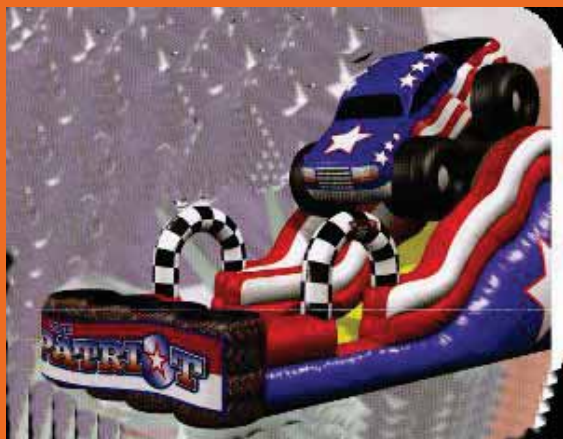

# Bounce Houses & Water Slides

**Bungee Run**

24 hours: \$250.00/Weekend: \$300.00

**Bounce n' Box**

24 hours: \$250.00/Weekend: \$300.00

**Canyon Waterslide**

24 hours: \$350.00/Weekend: \$400.00

**Bounce N' Splash**

24 hours: \$350.00/Weekend: \$400.00

**Patriot Water Slide**

24 hours: \$350.00/Weekend: \$400.00

**Gladiator Joust**

24 hours: \$350.00/Weekend: \$400.00

**Black & Yellow Water Slide**  
24 hours: \$300.00/Weekend: \$350.00