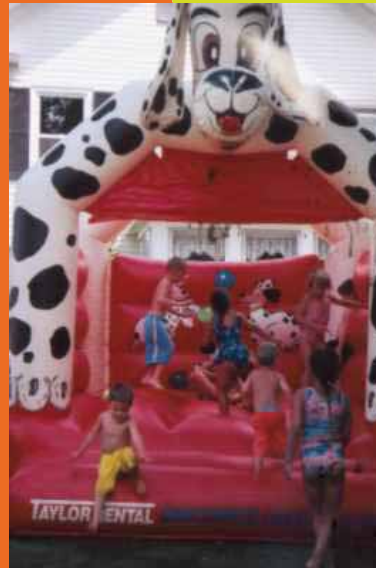

# Bounce Houses & Water Slides

**Bobcat**

24 hours: \$210.00/Weekend: \$260.00

**Monster Truck**

24 hours: \$250.00/Weekend: \$300.00

**Disney Princess**

24 hours: \$250.00/Weekend: \$300.00

**Dalmation**

24 hours: \$185.00/Weekend: \$235.00

**Sir Laugh A Lot Castle**

24 hours: \$250.00/Weekend: \$300.00

**Soccer Ball**

24 hours: \$250.00/Weekend: \$300.00

**Giraffe**

24 hours: \$185.00/Weekend: \$235.00

**Spiderman**