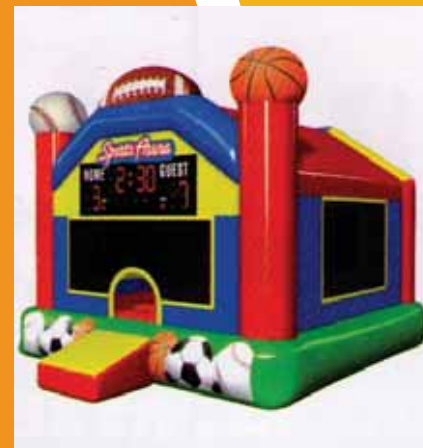

Black & Yellow Water Slide
24 hours: \$300.00/Weekend: \$350.00

TJ's

TAYLOR RENTAL

Party **Plus**

Bounce Houses & Water Slides

13' x 13' Sports Arena Bounce House
24 hours: \$150.00/Weekend: \$200.00

15' x 15' Castle Bounce House
24 hours: \$150.00/Weekend: \$200.00