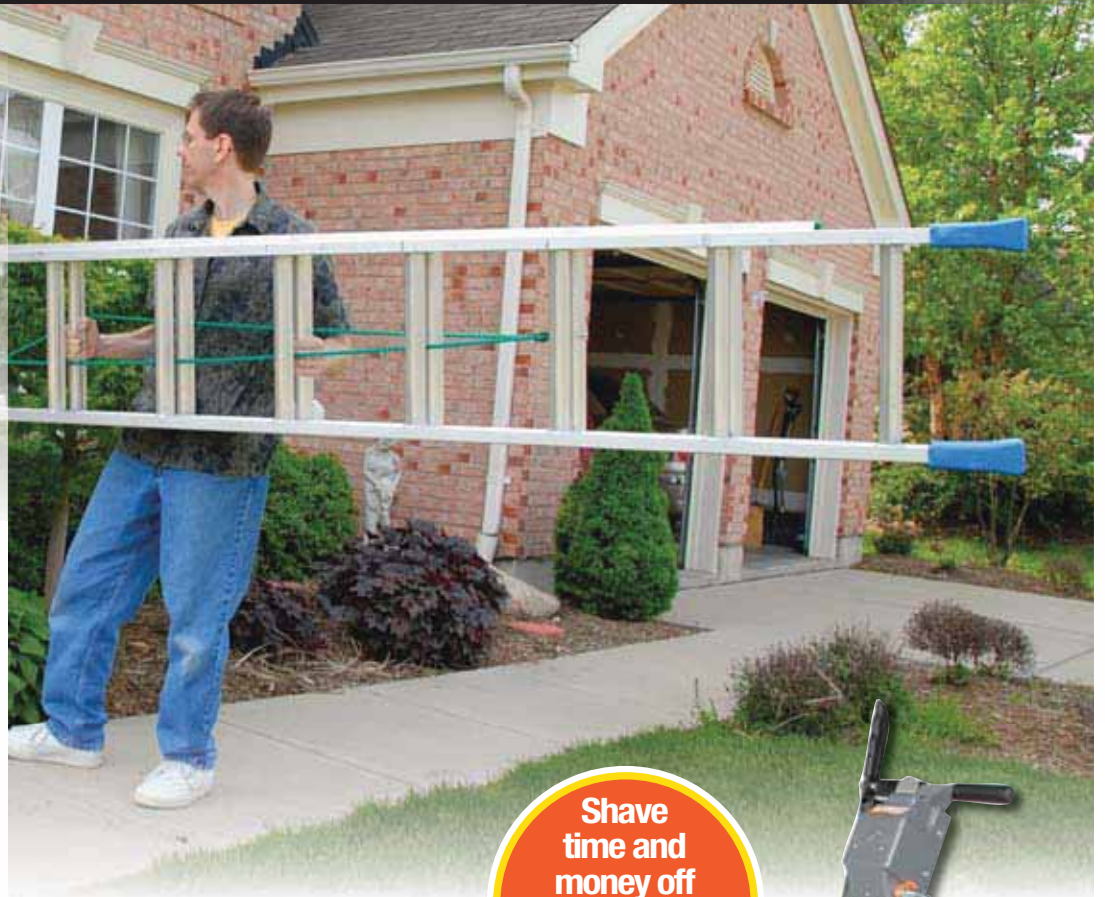

TAYLOR RENTAL®

RENT THE EQUIPMENT. KEEP THE ADVICE.®

Why RENT?

Less Time

Less Money

Less Hassle

Shave time and money off your floor refinishing project!

Serving you with all your equipment and party rentals needs!

Carpet Cleaner
Rent for a fraction of the cost of hiring a professional. Consider this powerful, yet lightweight machine. It's simple to use and folds up for easy transport.