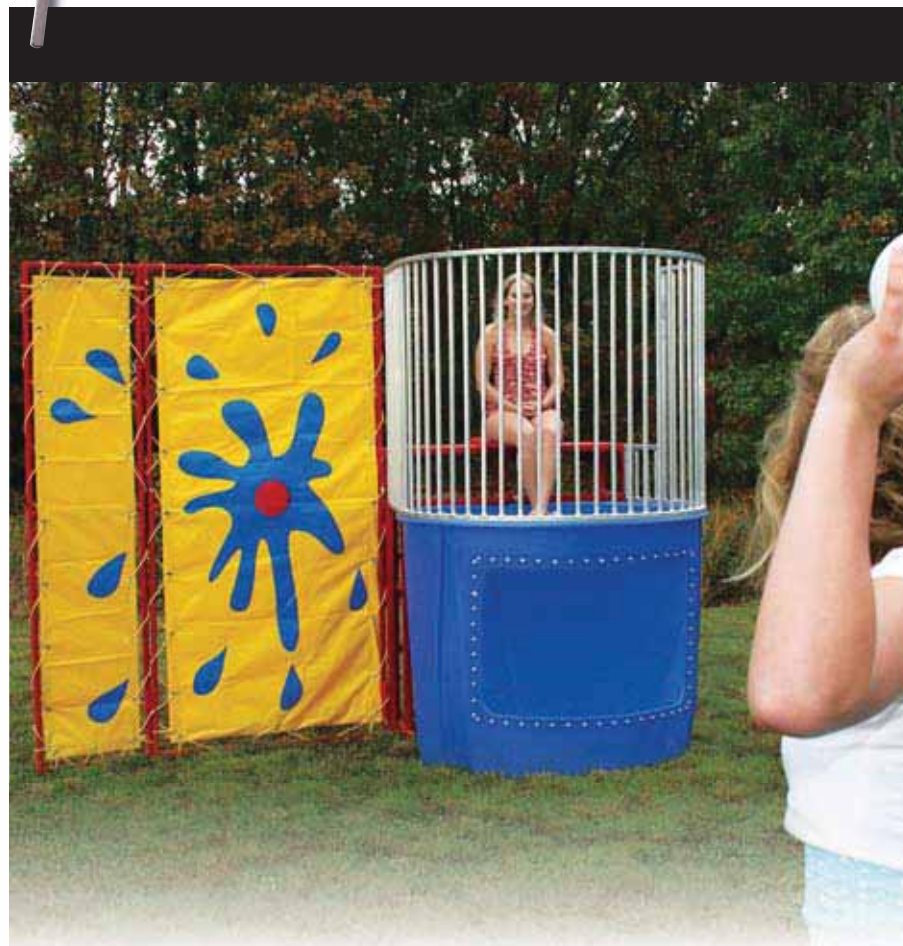

Sno-Kone Machine
At your next big get-together, block party, birthday bash, or fund-raising function make sure that you rent a Sno-Kone machine!

Dunk Tank
Fun - and it's a leading money maker at fairs, carnivals and fundraisers of all kinds. You'll love the way it sets up quickly and easily without any tools, and it's trailer mounted for easy transportation.