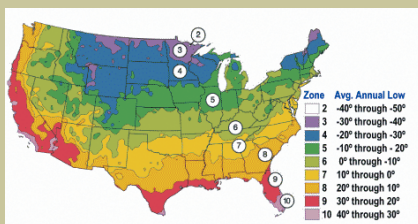

September Red Raspberry

Rubus idaeus var. strigosus

Medium berry size. Rose red color, good tart flavor, good quality. Vigorous, hardy, productive plants. Mosaic resistant. Good choice for cold climates.

Ripens: June and September.

Mature height is 3-8 feet with a spread of 4-8 feet.

Cold hardy to U.S.D.A. Zone 4.

From the nurseries of
L.E. COOKE CO

**Excellence
in Bareroot**