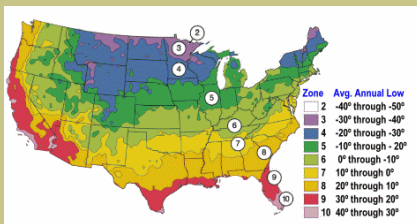

Patriot Blueberry

Vaccinium corymbosum ×

Patriot was selected for home gardeners who desire a cold-hardy, early season variety that bears consistent crops.

Patriot's low growing bush reflects its partial lowbush parentage.

It is adaptable to many soil types and may perform better in wetter soils than many other varieties.

Patriot makes an excellent landscape variety with its showy white blooms in the spring, dark green summer foliage, and fiery orange-red fall colors.

Mature height is 3-5 feet, open and spreading.

Cold hardy to U.S.D.A. Zone 3.

Photo courtesy Fall Creek Nursery

Since 1944

From the nurseries of
L.E. COOKE CO
www.lecooke.com

**Excellence
in Bareroot**