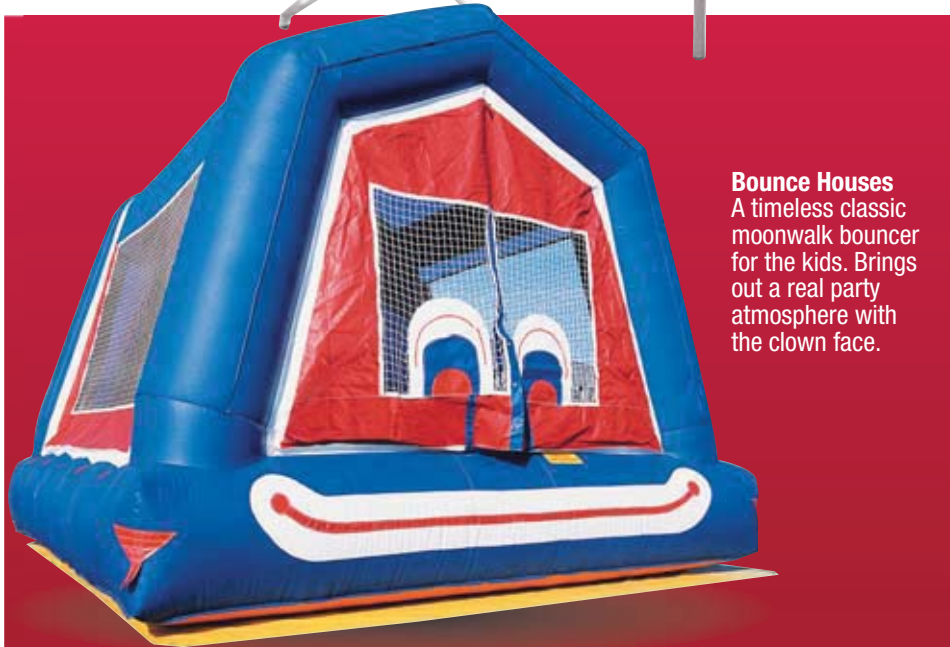

## Why RENT?

- Less Time
- Less Money
- Less Hassle

**Bounce Houses**  
A timeless classic moonwalk bouncer for the kids. Brings out a real party atmosphere with the clown face.

**Fun for all ages!**

### Laser Tag Gun

The Barracuda System is a lightweight, compact system suitable for even the youngest of players. We have taken the popular Tippmann 98 Custom marker and converted it to a permanent infrared transmitter and receiver. This new system removes the need for CO2 to operate while still using a real paintball marker just like the big guys. This is the perfect system for young players looking to be introduced to the sport of paintball and laser tag.