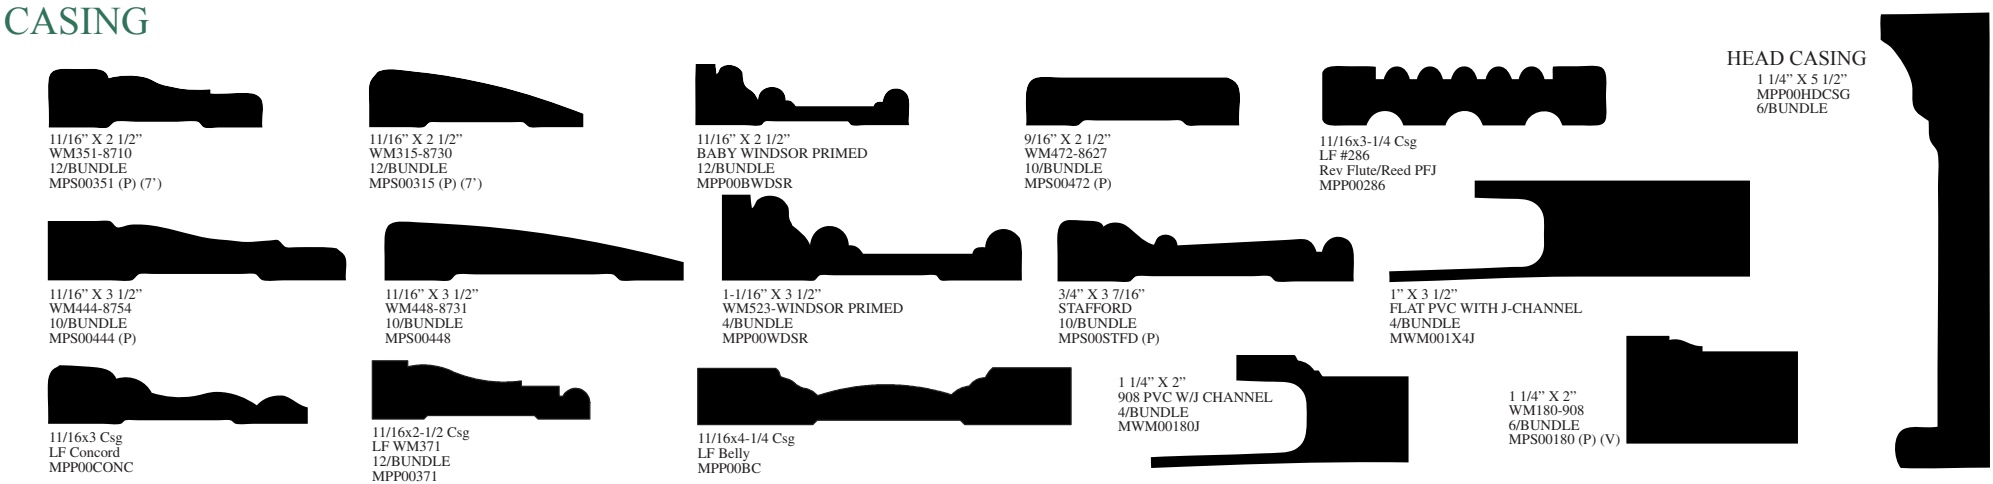

9/16" X 5 1/4" LWM57-8004 MPS0057L514 8/BUNDLE C=3 1/8"-W=4 1/8"
9/16" X 4 5/8" LWM57-8005 MPS0057L458 8/BUNDLE C=3"-W=3 1/2"
9/16" X 4 1/4" LWM57-8006 MPS0057L414 8/BUNDLE C=2 1/2"-W=3 1/8"
9/16" X 3 5/8" LWM57-8002 MPS0057L 10/BUNDLE C=2 1/8"-W=2 7/8"
9/16" X 3 1/4" LWM57-8000 MPS0057 10/BUNDLE C=2"-W=2 1/2"
9/16" X 2 3/4" WM58-8003 MPS0058 10/BUNDLE C=1 5/8"-W=2 1/8"
9/16" X 4 5/8" LWM47-8013 MPS0047 (P) 6/BUNDLE C=2 9/16"-W=3 7/8"
9/16" X 3 5/8" LWM49-8009 MPS0049 (P) 6/BUNDLE C=2 3/8"-W=2 3/4"
9/16" X 2 5/8" WM53-8010 MPS0053 (PL53) 6/BUNDLE C=1 7/8"-W=2"
9/16" X 4 1/4 LWM48 MMU00#45L (MDF) 4/BUNDLE C=3 1/8"-W=4 1/8"
5/8" X 3 1/4" LWM49 MMU0057 (MDF) 6/BUNDLE C=3 1/8"-W=4 1/8"

CASING