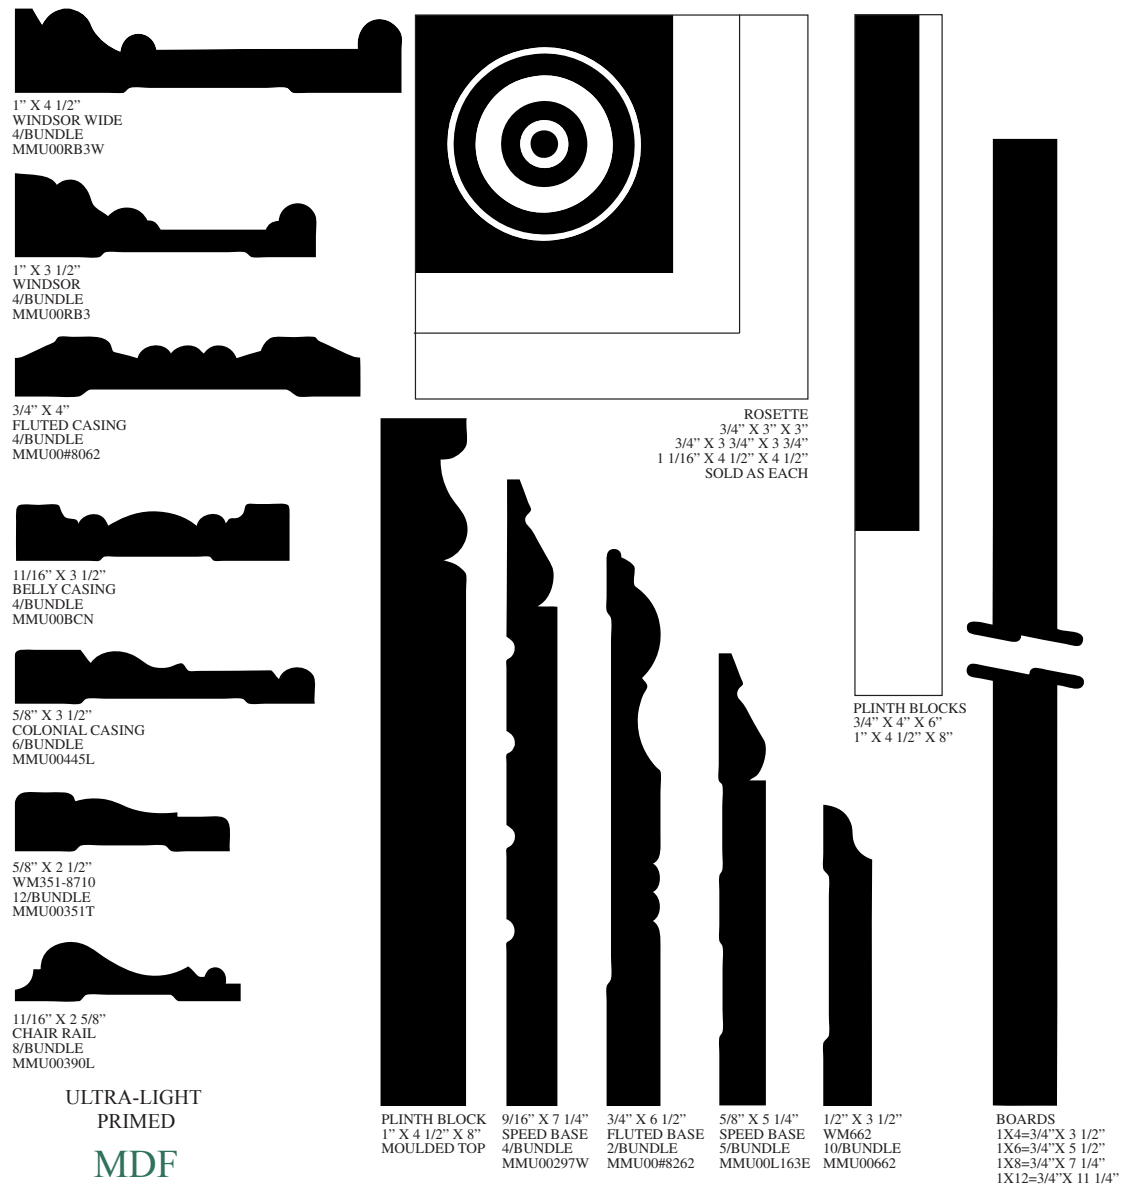

9/16" X 2 3/4" WM70-8019 12/BUNDLE MPS0070
9/16" X 2 1/4" WM72-8018 12/BUNDLE MPS0072
9/16" X 1 3/4" WM74-8016 20/BUNDLE MPS0074 (P)
9/16" X 1 1/2" WM76-8017A 20/BUNDLE MPS0076
9/16" X 1 3/8" WM76-8017 20/BUNDLE MPS00L76

11/16" X 1 3/8" WM94-8061 25/BUNDLE MPS008455
11/16" X 1 1/8" WM164-8453 25/BUNDLE MPS00164 (P)
9/16" X 1" WM658-8450 30/BUNDLE MPS008450
1/2" X 3/4" WM665-5089 30/BUNDLE MPS005089

COVE