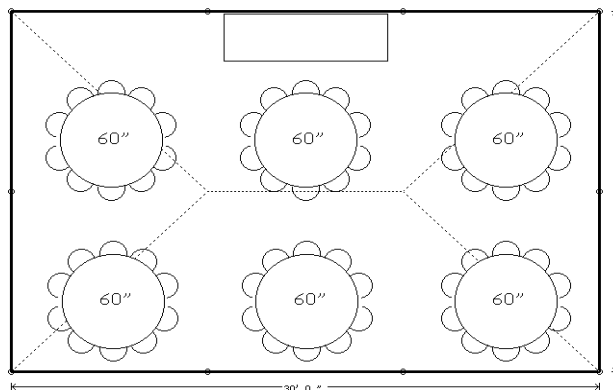

Call Taylor Rental to reserve your graduation package today! (616)392-8539