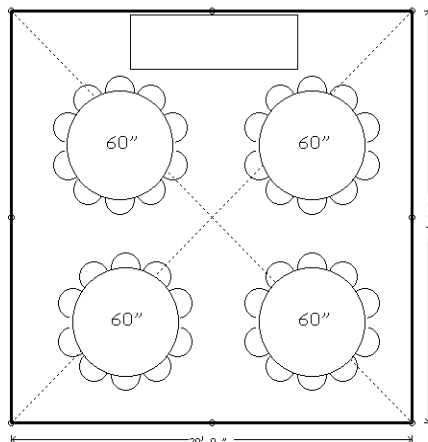

2012 20' x 20' package

package includes the following:

- *1 - 20' x 20' yellow & white rope tent, set-up on grass, in the Holland, Zeeland area. (Add'l charge for other areas).

- *4 - 60" round tables

- *32 - brown Samsonite folding chairs

- *1 - 8' banquet table

- *5 - plastic table coverings. (your choice of in stock colors).

Total cost of package: \$311.15 plus tax

Frame tent package: \$421.15 plus tax

Call Taylor Rental to reserve your graduation package today! (616)392-8539