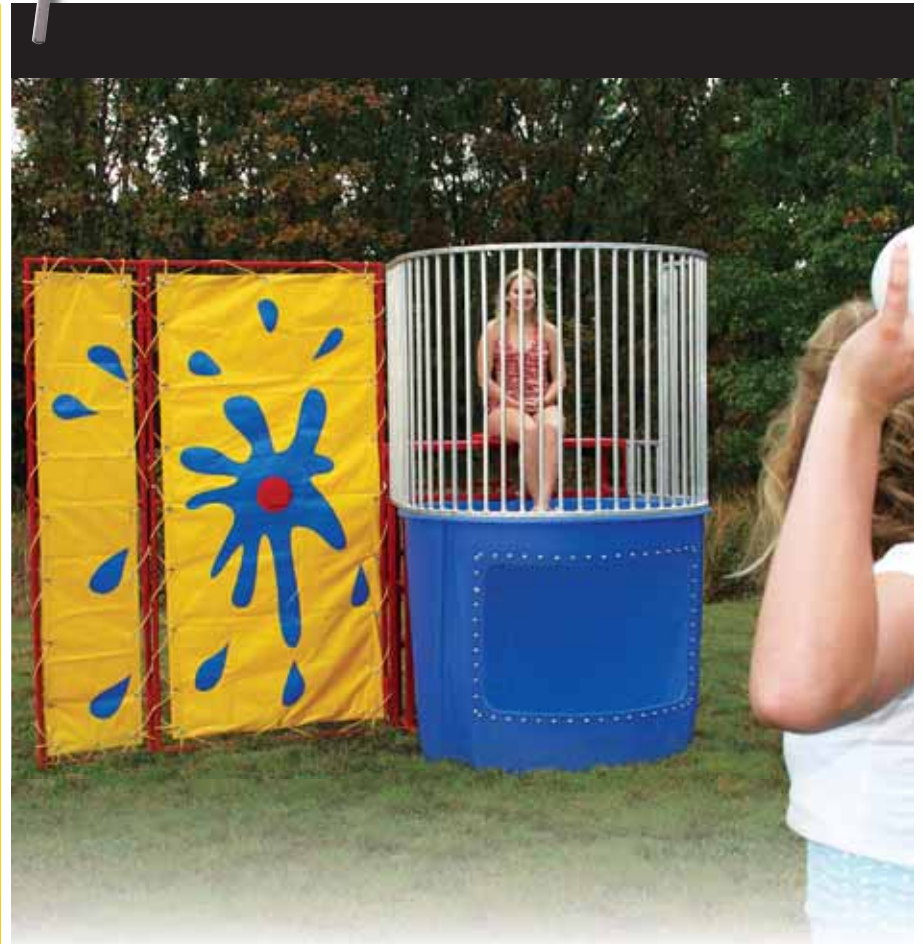

Sno-Kone Machine
At your next big get-together, block party, birthday bash, or fund-raising function make sure that you rent a Sno-Kone machine!

Dunk Tank
Fun - and it's a leading money maker at fairs, carnivals and fundraisers of all kinds. You'll love the way it sets up quickly and easily without any tools, and it's trailer mounted for easy transportation.