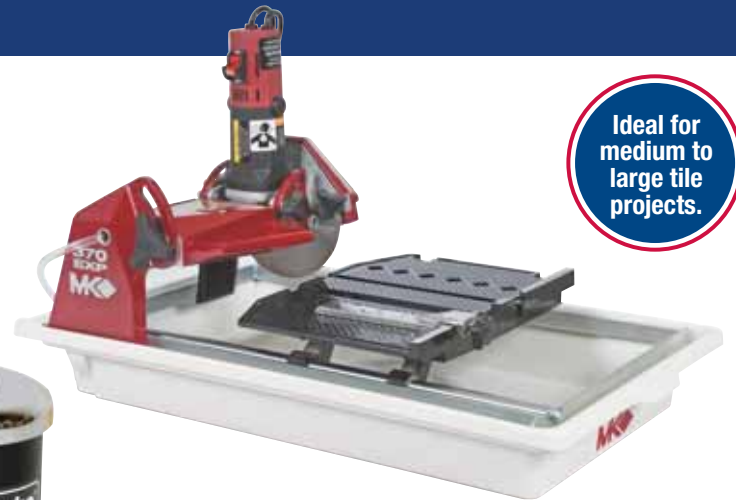

Ideal for medium to large tile projects.

Wet Cutting Tile Saw

Versatile and compact tabletop tile saw. High-torque universal motor. High-impact thermoplastic water reservoir.

Full-line, full-service rental store offering great service and advice.