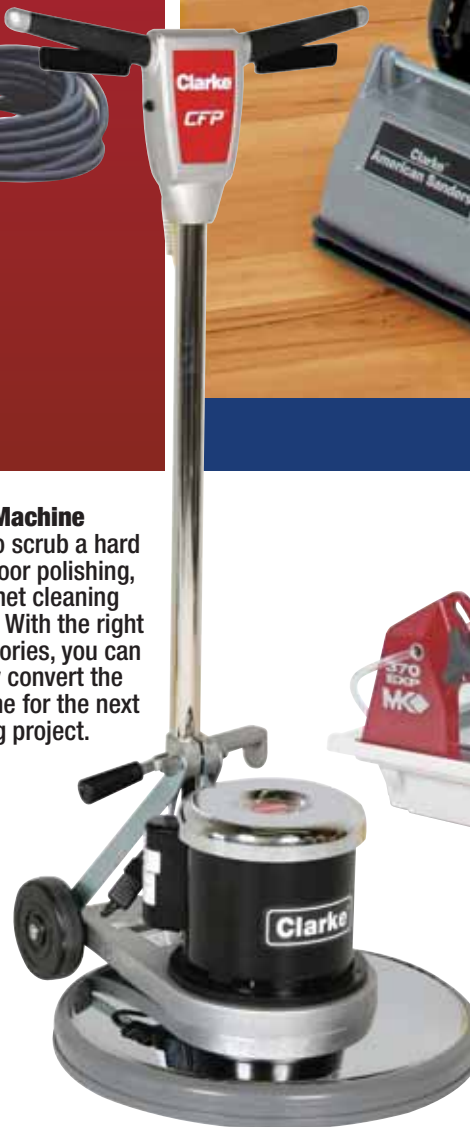

Floor Machine

Used to scrub a hard floor, floor polishing, or bonnet cleaning carpet. With the right accessories, you can quickly convert the machine for the next flooring project.