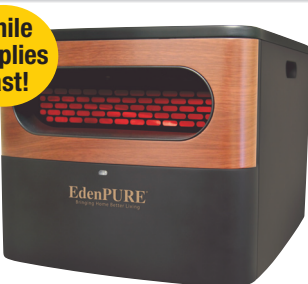

get ready for winter

EdenPURE
Bringing Home Better Living

$149

**Gen 2
Infrared Heater**
Digital display. Remote
control. Heats up to
1,000 sq. ft. 2-year
warranty. (10269)