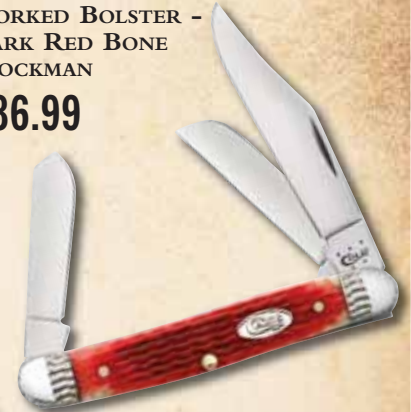

CASE #30112  
SMOOTH CHESTNUT  
BONE TRAPPERLOCK  
WITH CLIP  
**\$99.99**

CASE #0792  
POCKET WORN®  
OLD RED BONE SMALL  
TEXAS TOOTHPICK  
**\$45.99**

CASE #0784  
POCKET WORN®  
OLD RED BONE  
MINI TRAPPER  
**\$49.99**

CASE #2758  
POCKET WORN®  
OLD RED BONE  
LOCKBACK  
**\$55.99**

CASE #53221  
WORKED BOLSTER -  
DARK RED BONE  
STOCKMAN  
**\$86.99**

CASE #0013  
AMBER BONE  
MINI TRAPPER  
**\$45.99**

4-Interchangeable  
Tru-Sharp™  
Surgical Steel  
Blades