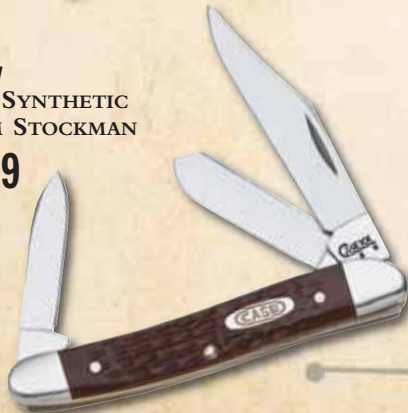

CASE #18222  
 ROUGH BLACK®  
 MEDIUM  
 STOCKMAN  
**\$42.99**

CASE #0220  
 JET BLACK  
 SYNTHETIC  
 MEDIUM JACK  
**\$36.99**

CASE #00178  
 STAG SMALL  
 STOCKMAN  
**\$77.99**

CASE #9743  
 POCKET WORN®  
 BERMUDA GREEN  
 BONE RUSSLOCK®  
 WITH CLIP  
**\$77.99**

CASE #0081  
 BROWN SYNTHETIC  
 SMALL STOCKMAN  
**\$34.99**

CASE #18226  
 ROUGH  
 BLACK®  
 CANOE  
**\$49.99**

CASE #0217  
 BROWN SYNTHETIC  
 MEDIUM STOCKMAN  
**\$41.99**

CASE #0046  
 BROWN  
 SYNTHETIC  
 PEANUT  
**\$32.99**