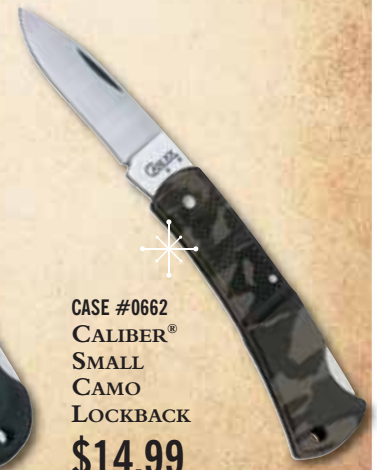

CASE #0662
CALIBER®
SMALL
CAMO
LOCKBACK
$14.99

CASE #0004
EXECUTIVE
LOCKBACK
$23.99