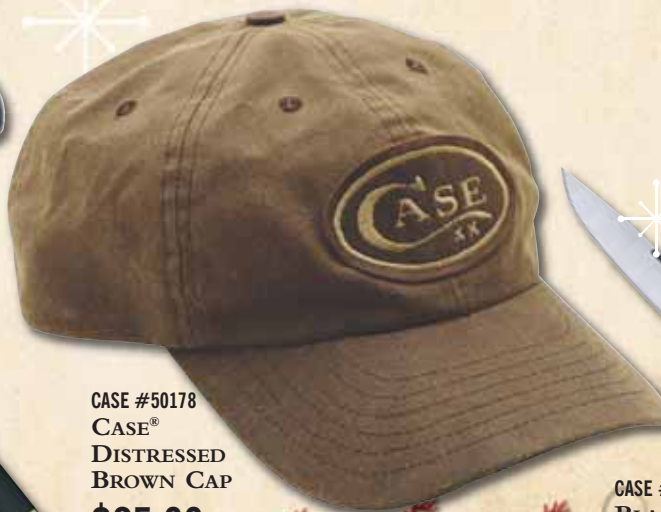

CASE #50178
CASE®
DISTRESSED
BROWN CAP
$25.99