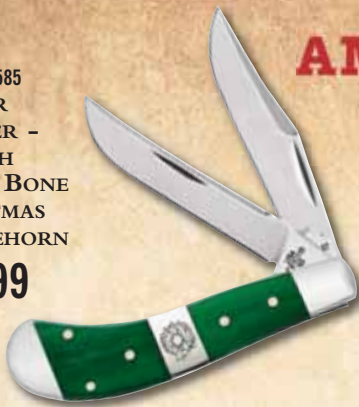

CASE #65585
CENTER
BOLSTER -
SMOOTH
GREEN BONE
CHRISTMAS
SADDLEHORN
$88.99