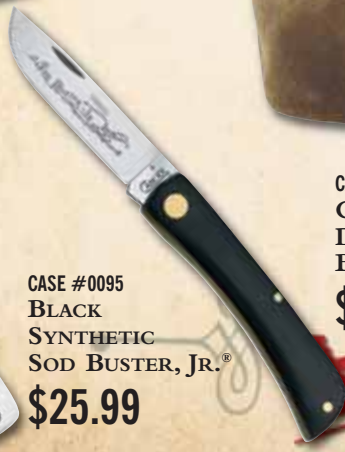

City Lumber Company

183 East Maple St.
Dyer, TN 38330

Phone: (731) 692-2287 Fax: (731) 692-3910

Hours: Mon. - Fri., 7:00 am - 5:00 pm; Sat., 8:00 am - 12:00 noon

Sale Starts 11/10/15 – Sale Ends 12/31/15