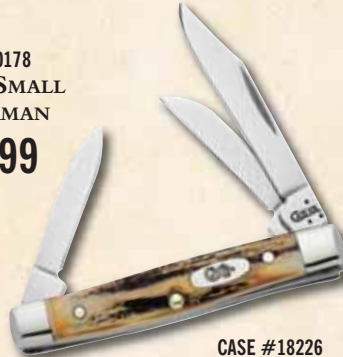

CASE #18222  
 ROUGH BLACK®  
 MEDIUM  
 STOCKMAN  
**\$42.99**

CASE #0220  
 JET BLACK  
 SYNTHETIC  
 MEDIUM JACK  
**\$36.99**

CASE #00178  
 STAG SMALL  
 STOCKMAN  
**\$77.99**

CASE #9743  
 POCKET WORN®  
 BERMUDA GREEN  
 BONE RUSSLOCK®  
 WITH CLIP  
**\$77.99**