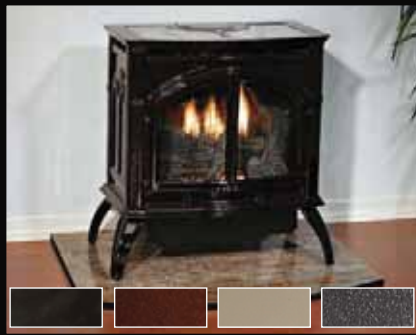

Cast Iron Gas Stoves

White Mountain Hearth Cast Iron Stoves come standard with Empire's Contour Burner System offering 27,000 BTU's of vent-free heat. The Contour Burner features precision-port technology to produce vibrant flames. Topped off with the hand-painted ceramic fiber log set and glowing embers, the effect is as realistic as a gas-fired stove gets - guaranteed to keep you and your guests mesmerized for hours.

- VFD-30-CC30B - Porcelain Black (10566)
- VFD-30-CC30M - Porcelain Mahogany (10572)
- VFD-30-CC30S - Porcelain Sand (10576)
- VFD-30-CC30W - Matte Pewter (10565)

Also available in direct vent.

Your Choice **$1,199**