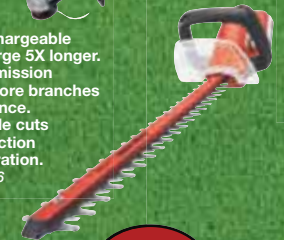

**40 Volt
Hedge Trimmer**

- 40V Lithium Ion rechargeable battery holds a charge 5X longer.
- Power Drive™ transmission allows cutting 2X more branches up to 3/4" wide at once.
- 24" dual-action blade cuts faster than single-action blade, with less vibration.

Your Choice
134⁸⁸

40 Volts
Of Power!

**20 Volt Cordless
Pole Pruning Saw**

- Weighs 6.3 lbs.
- In-line powerhead.
- 6-1/2' or 10' length.
- Overhead reach up to 14'.
- 20V MAX lithium-ion battery.
- Up to 100 1-1/2" pine branch cuts per charge.
- 8" cutting bar & chain, 6" max cutting diam.
- Energy star rated. (33223) MFG# LPP120

118⁷⁸

**18 Volt - 22" Cordless
Dual - Action
Hedge Trimmer**

- 18V rechargeable battery.
- Extended 22" blade provides a smooth, level cut.
- Low vibration, dual action blades improve comfort, reduce fatigue.

66⁹⁹

**18" Electric
Hedge Trimmer**

- Powerful 4.2 Amp Motor.
- Cuts up to 3/8" diameter branches.
- Lock on switch for continuous running.
- 3 sided comfort handle.
- Fully assembled.

31⁶⁸

**Multi-Voltage
9.6 Volt - 24 Volt
Fast Charger**

- Fully charge 9.6-volt to 18-volt in 1 hour, 24-volt in 2 hours.

24⁷⁹