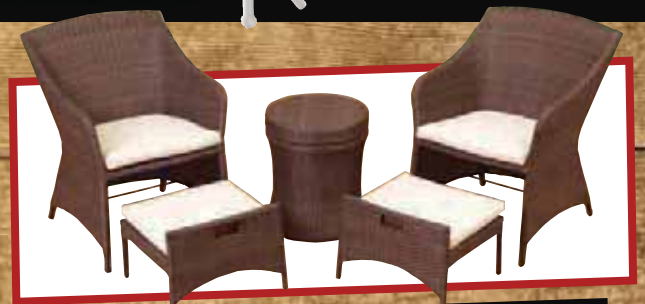

\$77 Your Choice

Resin Wicker Chair

- Sedona Brown (33028)

\$69

Resin Wicker Plant Stand

- Sea Brook Driftwood (33053)
- Avondale White (37264)

\$29 Your Choice

Bayside Gray Resin Wicker Lounge Set