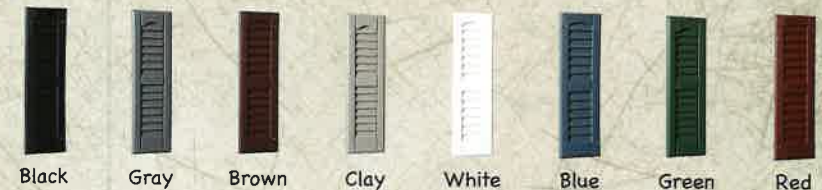

Chestnut Brown

Clay

Beige

White

Blue

Dark Green

Avocado Green

Red

Chimney

Flower Box

Porch Swing
(Available in Black, Clay, Green, Red, and White)

Elite with Porch

Colors

Vinyl Colors

Shutter Colors

Straight Trim Colors

Shingle Colors

Standard Features:

- Vinyl sided with 5' side walls
- Built-in porch with loft & ladder
- 3 windows with shutters
- 1 child's door & 1 adult door
- Pressure treated floor joists
- 4" overhang
- 5 1/2" roof line trim

Gray Vinyl, Gray Shutters, White Trim, and White Shingles
Options: Swing, Flower Boxes

Color Combinations

Lofts and ladders are standard on the A-Frame with Porch, the Elite with Porch, the Elite, and the Dutch Clubhouse with Porch.