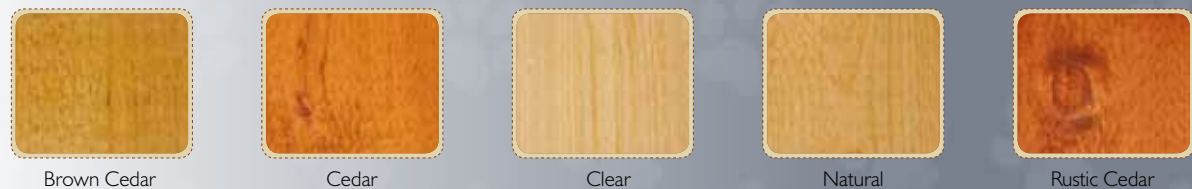

Colors

Step 2

White Navajo Cream Beige Buckskin

paint

Chestnut Clay Dark Gray Lt Gray Dark Blue

Lt Blue Red Black Hunter Green Avacodo

stain

Brown Cedar Cedar Clear Natural Rustic Cedar

Note: Actual colors may vary from printed samples.

Step 3 **Trim**
Dura-temp trim color is standard
Board-N-Batton trim color is optional
Tongue and Groove trim color is optional

Step 4 **Painted Doors**
(Optional)

Roofing Options

Step 5

shingles

Charcoal Forest Green Nickel Gray Walnut Brown Weather Gray Cedar

metal
(Optional)

Red Burnished Slate Green

cedar shake
(Optional)

Cedar