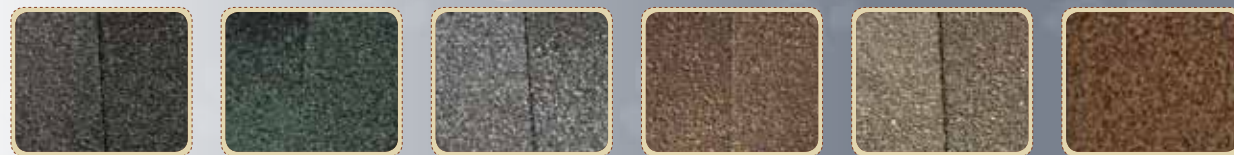

Colors

Step 2

White Navajo Cream Beige Buckskin

paint

Chestnut Clay Dark Gray Lt Gray Dark Blue

Lt Blue Red Black Hunter Green Avacodo

stain

Brown Cedar Cedar Clear Natural Rustic Cedar

Note: Actual colors may vary from printed samples.

Step 3 **Trim**
Dura-temp trim color is standard
Board-N-Batton trim color is optional
Tongue and Groove trim color is optional

Step 4 **Painted Doors**
(Optional)

Roofing Options

Step 5

shingles

Charcoal Forest Green Nickel Gray Walnut Brown Weather Gray Cedar

metal
(Optional)

Red Burnished Slate Green

cedar shake
(Optional)

Cedar