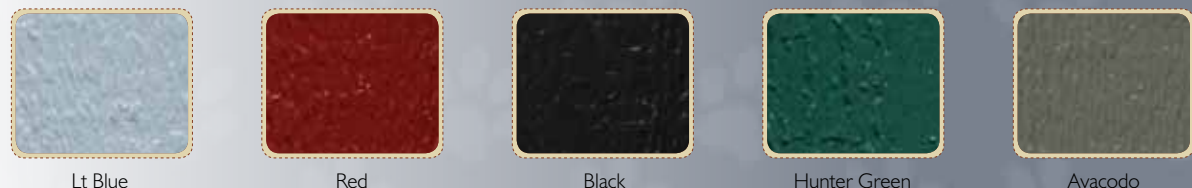

Colors

Step 2

White Navajo Cream Beige Buckskin

paint

Chestnut Clay Dark Gray Lt Gray Dark Blue

Lt Blue Red Black Hunter Green Avacodo

stain

Brown Cedar Cedar Clear Natural Rustic Cedar

Note: Actual colors may vary from printed samples.

Step 3 **Trim**
Dura-temp trim color is standard
Board-N-Batton trim color is optional
Tongue and Groove trim color is optional

Step 4 **Painted Doors**
(Optional)

Roofing Options

Step 5

shingles

Charcoal Forest Green Nickel Gray Walnut Brown Weather Gray Cedar

metal
(Optional)

Red Burnished Slate Green

cedar shake
(Optional)

Cedar