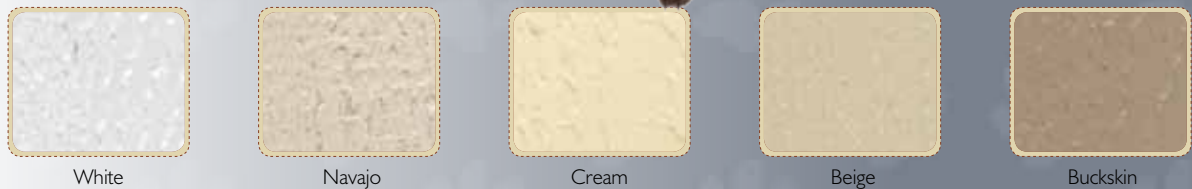

back view

8x10 Kennel

- Tongue & Groove Siding
- Cedar stain
- 4x8 box
- 6x8 run
- Green trim
- Forest Green shingles

one

Shown with optional painted trim

4x8

back view

4x8 Kennel

- Dura-Temp siding
- 4x4 box
- 4x4 run
- Red siding w/ White trim
- Charcoal shingles

one

8x12

back view

8x12 Kennel

- Board & Batton Siding
- Natural stain
- 4x8 box
- 8x8 run
- Walnut Brown shingles

one

Step 1 **Size & Style**
see pages 3-6

Colors

Step 2

White Navajo Cream Beige Buckskin

paint

Chestnut Clay Dark Gray Lt Gray Dark Blue

Lt Blue Red Black Hunter Green Avacodo

stain

Brown Cedar Cedar Clear Natural Rustic Cedar

Note: Actual colors may vary from printed samples.

Step 3 **Trim**
Dura-temp trim color is standard
Board-N-Batton trim color is optional
Tongue and Groove trim color is optional

Step 4 **Painted Doors**
(Optional)