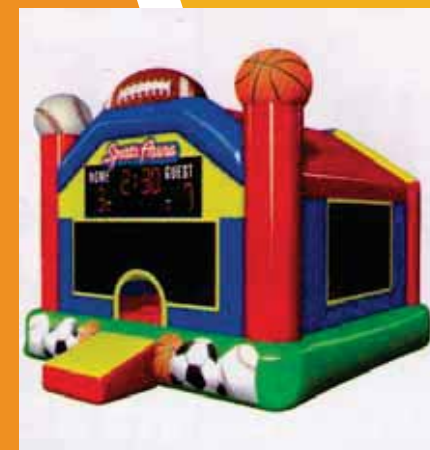

13' x 13' Sports Arena Bounce House

$150 Day / $200 Weekend

15' x 15' Castle Bounce House

$150 Day / $200 Weekend