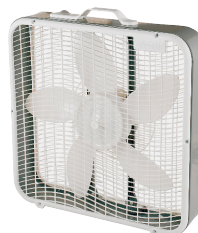

\$53⁵⁰

4-Ft. Type IA Fiberglass Step Ladder

300-Lb. duty rating. Nonconductive molded top with handyman's tool slots, inside spreader brace, full channel fiberglass rails, slip resistant upper feet. (2218329)

\$3⁵⁰

8-Qt. Miracle-Gro® Potting Mix

Enriched with Miracle-Gro® plant food for improved plant growth. Feeds instantly for a fast, vigorous start to help build strong root systems. (9095407)

\$6⁵⁰

3-L. Hand Held Spreader

Durable poly-propylene hopper. Easy crank design and adjustable spreading capacity. Holds 3 liters. (6777445)

\$69⁵⁰

3 Amp Oscillating Multi-Tool

11,000 - 20,000 OPM. Hyperlock tool-less clamping system. Includes 33 accessories and a hard storage case. (2822948)

\$16⁵⁰

20-In. Box Fan

3-Speed rotary dial, sleek wave grille design, 5-wing blade. Energy efficient, ergonomic carrying handle and heavy duty steel frame. (5893052)

\$3⁵⁰

30-Oz. Grass & Weed Killer Spray

Complete root kill. Great for patios, sidewalks, driveways and more. (6807200)