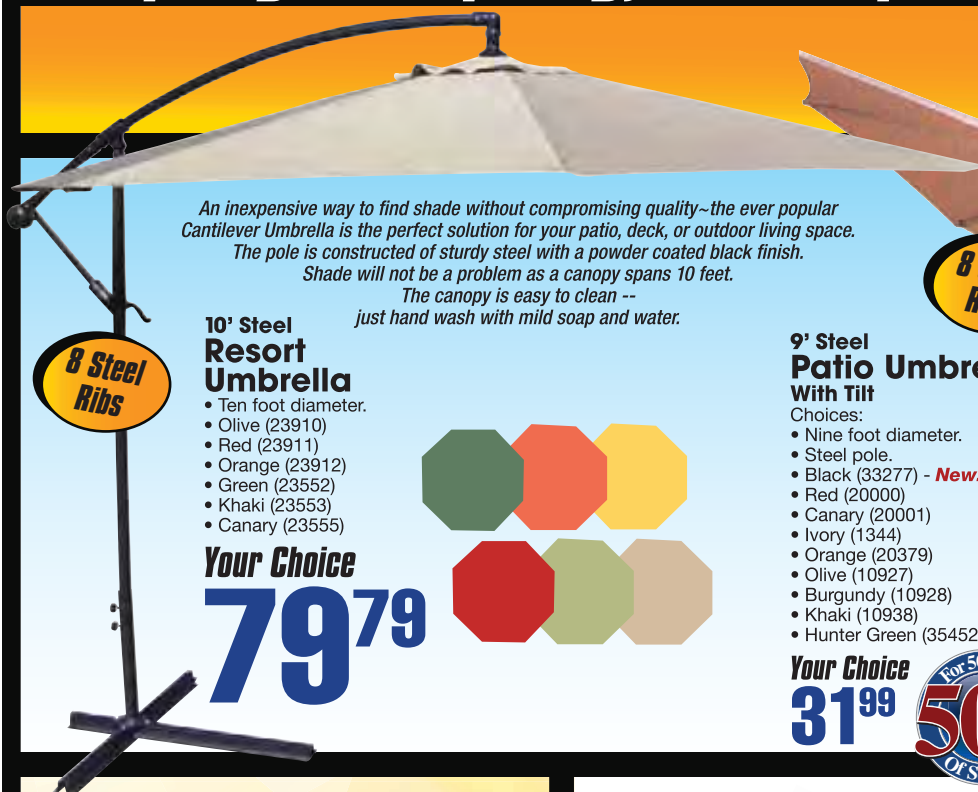

34⁹⁹ Your Choice

Resin Wicker Swivel Glider

- Sea Brook Driftwood (33041)
- Avondale White (33061)
- Sedona Brown (33033)

\$149 Your Choice

Cushions, Matching End Tables and Coffee Tables Also Available.

Spring Has Sprung, Dress Up Your Deck, Compare Our Prices!

An inexpensive way to find shade without compromising quality—the ever popular Cantilever Umbrella is the perfect solution for your patio, deck, or outdoor living space. The pole is constructed of sturdy steel with a powder coated black finish. Shade will not be a problem as a canopy spans 10 feet. The canopy is easy to clean -- just hand wash with mild soap and water.