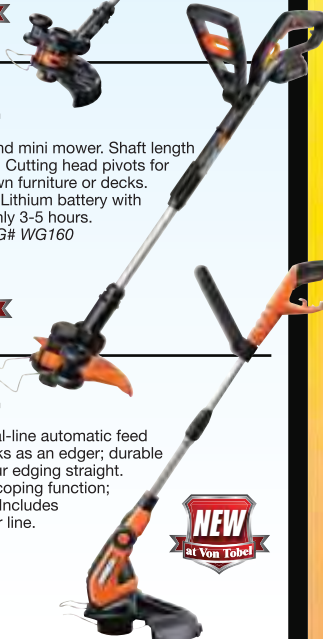

**20-Volt MAX Lithium
String Trimmer**

3 tools in one - trimmer, edger and mini mower. Shaft length adjusts up to 12". Auto line feed. Cutting head pivots for precise cutting under shrubs, lawn furniture or decks. Comes with a 20 volt, 2 amp Hr. Lithium battery with long run time. Fully charges in only 3-5 hours. Weighs only 5.7 lbs. (10400) MFG# WG160

$79

NEW
FOR 2015
at Von Tobel

**Electric
String Trimmer**

Corded electric trimmer with dual-line automatic feed for quick line advance. Also works as an edger; durable steel wire guide to help keep your edging straight. 4-position tilting shaft with telescoping function; 12" cutting diam.; 4-amp motor. Includes dual-line spool of WORX trimmer line. (32893) MFG#WG108

$33

NEW
at Von Tobel

**40 Volt
Hedge Trimmer**

- Powerful 40V Lithium Ion rechargeable battery delivers the power with long run-time to complete the toughest jobs.
- Lithium Ion battery holds a charge 5X longer.
- Exclusive Power Drive™ transmission allows cutting 2X more branches up to 3/4" wide at once.
- 24" dual-action blade cuts branches faster than single-action blade, with less vibration. (32826) MFG# LHT 2436

**40 VOLTS OF
POWER!**

**40 Volt - 120 MPH
Sweeper Vac**

- 40V Lithium Ion battery provides longer run-time and longer battery life year after year.
- Efficient design easily clears debris from hard surfaces like patios, decks, walkways, driveways and garages.
- PowerCommand™ controls speed for maximum run-time or maximum power.
- Included Fast Charger recharges 40V battery in about 1 hour. (32830) MFG# LSWV36

**40 Volt
13" Cordless
Trimmer**

- 40V Lithium battery for long run-time.
- Use PowerCommand™ dial to choose between max power to tackle thick weeds and max run-time to increase battery life.
- PowerDrive™ transmission delivers more power from the motor to the cutting string so job is done faster.
- Automatic Feed Spool™ ensures continuous work without bumping and having to stop to adjust the spool. (32831) MFG# LST 136

$139 Your Choice

BLACK&DECKER

**18 Volt
12" Cordless
Trimmer/Edger
With 2 Battery Packs**

- Telescoping shaft adjusts for perfect length.
- Automatically advances line when needed. (1534) MFG# NST2118

$77

BLACK&DECKER