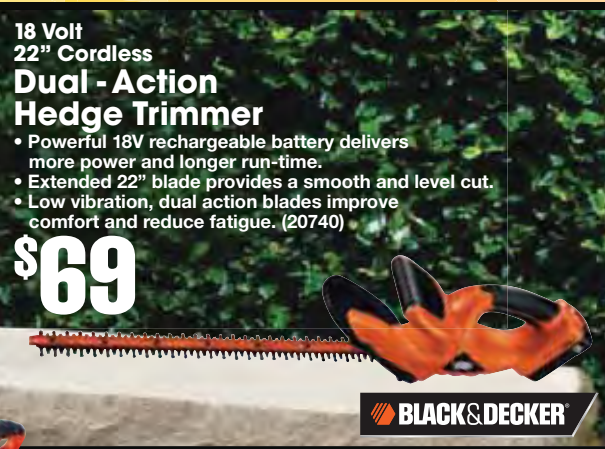

\$129

BLACK&DECKER

NEW
at Von Tobel

**18 Volt
22" Cordless
Dual - Action
Hedge Trimmer**

- Powerful 18V rechargeable battery delivers more power and longer run-time.
- Extended 22" blade provides a smooth and level cut.
- Low vibration, dual action blades improve comfort and reduce fatigue. (20740)

\$69

BLACK&DECKER

**18" Electric
Hedge Trimmer**

- Powerful 4.2 Amp Motor.
- Cuts up to 3/8" diameter branches.
- Lock on switch for continuous running.
- 3 sided comfort handle.
- Fully assembled. (9560)