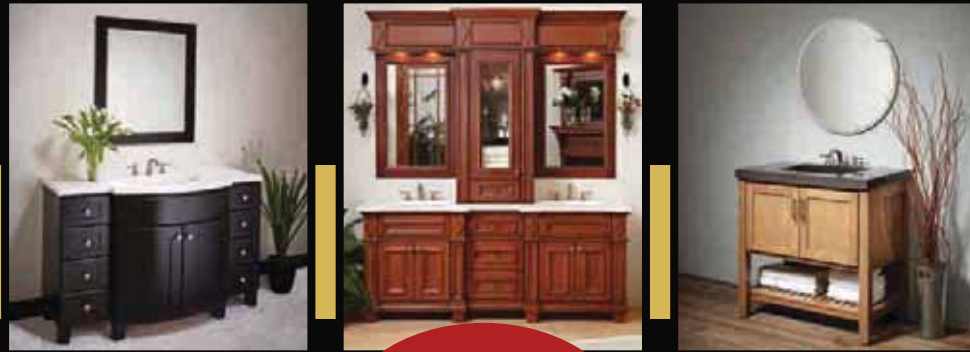

Bertch

10% OFF

Regular Von Tobel Price

Carstin BRANDS

10% OFF

Regular Von Tobel Price

Customized Cultured Marble Showers

Pricing & Flexibility that will Surprise!

We offer many colors in cultured marble, solid colors, onyx, granite and veined granite.

Tile Wall Panel Designs

A beautiful way to finish your shower or bath, with a variety of tile patterns and color options to appeal to each designer's personal taste. All manufactured of Classic Marble Product. Our one-piece panels require little maintenance, so there is no need to sacrifice style for ease of care. Available in standard or custom packages to fit any size or design and can be paired with shower bases to create an affordable & distinctive bathroom shower. Also available for tub surrounds.

- Custom size shower bases
- Lower thresholds for easier access
- Wheelchair accessible
- 3 tile patterns:
  Subway, Interlock, 12 by 12
- Look of tile without the upkeep
- Stunning colors

The design and application for our cultured marble products is limited only by your imagination!

Bertch Bathrooms are made for living, providing one of the most extensive bath cabinetry options in the US today. The real beauty of Bertch cabinetry is that it's "built to last".

See www.vontobel.com for monthly coupon offers.