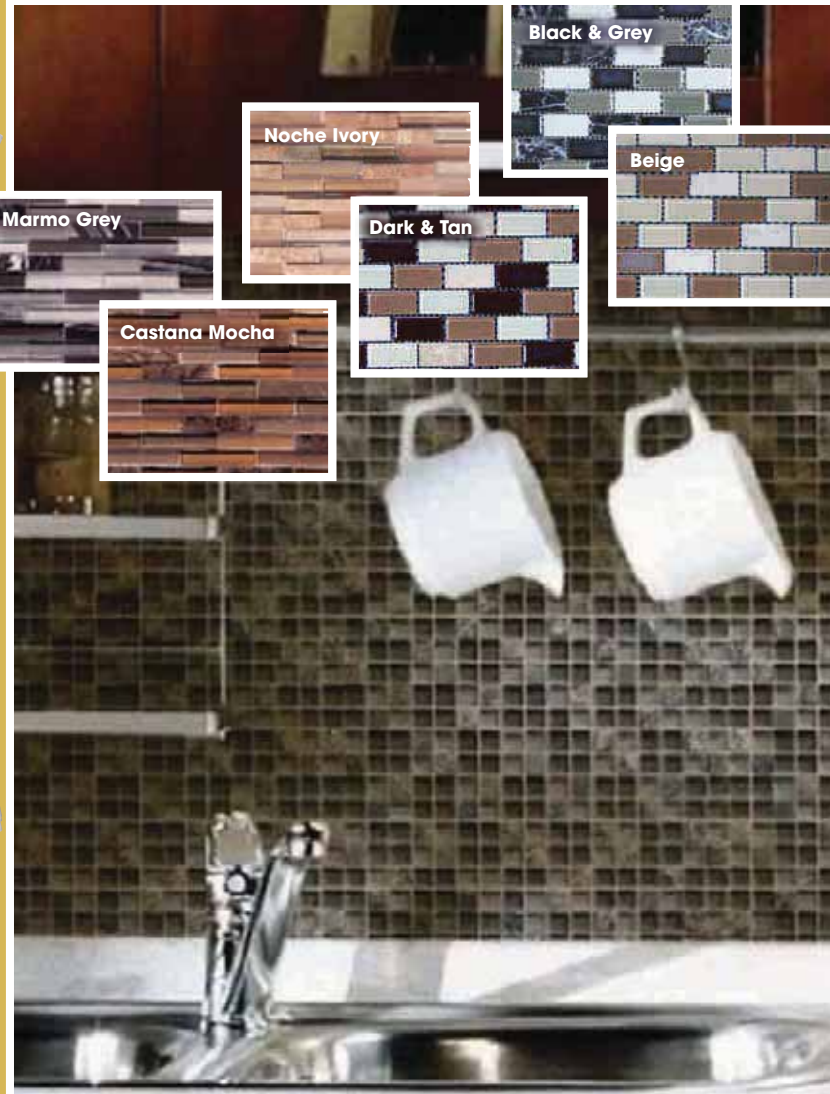

Now **199⁹⁹**

DELTA

Collins Stainless Steel Kitchen Faucet

Single handle with spray. (27469) MFG# 440-SS-DST
Was \$167.76

Now **139⁹⁹**

Bostik
Dimension

Pre-Mixed Urethane Grout

- Ready-to-use.
- Water-based.
- Contains micro glass beads and a translucent urethane binder that both reflects light and allows light to pass through it to illuminate tiles directly.