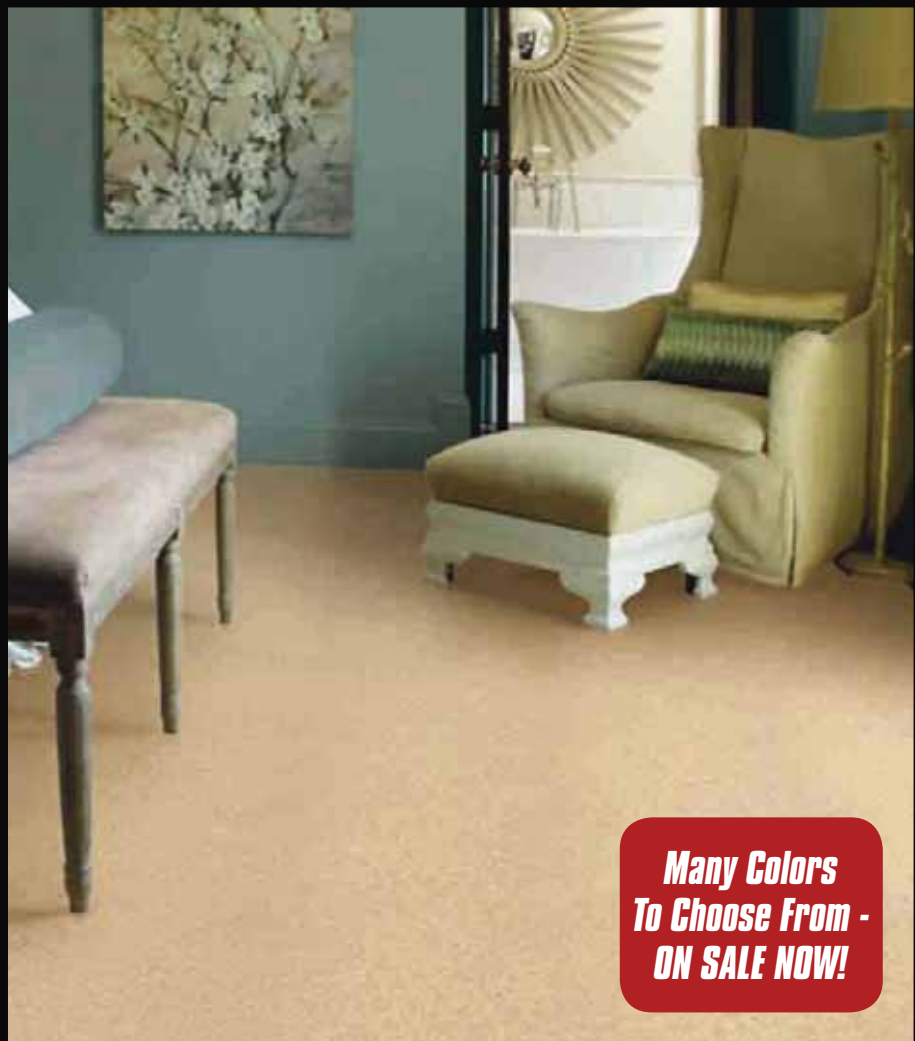

4²⁹
Sq. Ft.

3/4" x 3-1/4"

Cherry
(31848)

Natural
(31846)

Coffee Bean
(31850)

Saddle
(31873)

- 3/4" Solid Oak x 3 1/4" Micro-Beveled Edge
- 30 Year Limited Residential Warranty
- Features ScuffResist™ PLATINUM - Shaw's extremely wear resistant UV cured polyurethane finish with Aluminum Oxide designed to help resist household scuffing