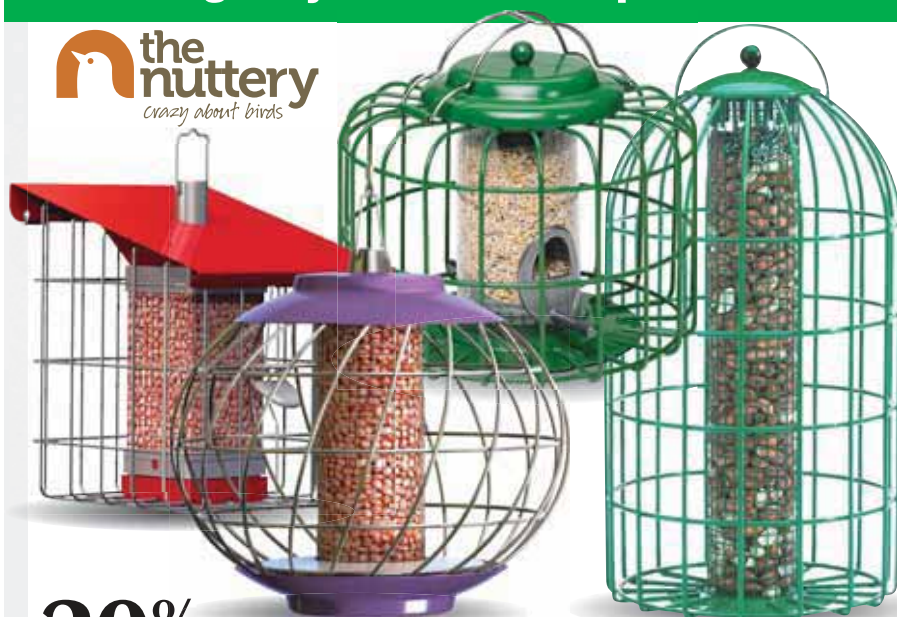

Brands You Trust
People Who Know
Sale Ends November 23, 2014

WINTER IS KNOCKING

Visit Agway.com For Tips On Winter Warmth

20% Off
The Nuttery Bird Feeders

\$2.00 Off
PureVita 5-6 Lb. Dog & Cat Food
Mfd. by Tuffy's Pet Foods
15 Lb. Bags.....\$3.00 Off
25 Lb. Bags.....\$4.00 Off

Your Choice
\$14.99
10 Lb. Box

Fatwood Firestarter
Harvested from the stumps of resinous pine trees.
No chemicals, no mess, no hassle. (059-01615)
8 Lb. Bag (059-01614)

\$25.99
50 Lbs.
Agway Black Oil Sunflower Seed
The #1 choice of most wild birds.
(102-12521)