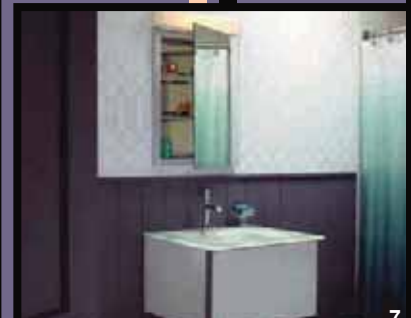

Your sanctuary is close at hand.

Omega presents four unique suites of fine bath cabinetry, each reflecting a different attitude, an aesthetic approach to your customized retreat. Simply select the mood you want, choose your configuration, and add embellishments. Complete your look by choosing the door style, wood type, and finish to match the space. Elegant statement furniture for the bath, built through and through with Omega quality.

Ready to escape? Choose your path.

NEW
at Von Tobel

Omega
Cabinetry

Bertch

Von Tobel, the name you can trust for the finest in bathroom cabinetry ~ Robern products come with functions as impressive as their looks. From flexible design that empowers personal expression to thoughtful touches that enhance everyday routines. Elegant cabinets, wall-hung vanities, mirrors and lights for nearly any aesthetic. On sale now during the Von Tobel Kitchen & Bath Showcase Sale!

Bertch Bathrooms are made for living, providing one of the most extensive bath cabinetry options in the US today. The real beauty of Bertch cabinetry is that it's "built to last".

robern
A KOHLER COMPANY

Best Prices of the Year!