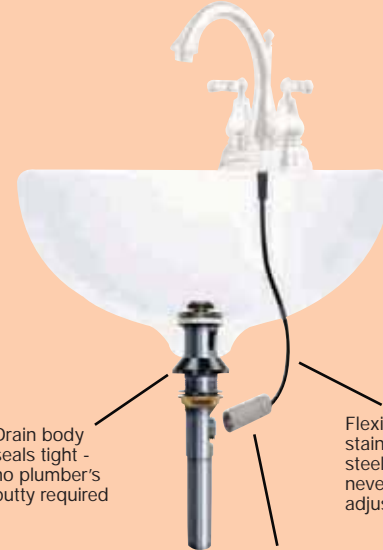

Never needs adjusting

- Seals tight the first time/every time

Easy access installation

Durable stainless steel cable

- Will not rust/corrode
- Installs easily in tight spaces

Stopper is preset and pre-assembled, no adjustments

- Can be removed for cleaning

Foam gasket provides a watertight seal

- No plumbers putty required

Strong/Durable Brass Construction

Washer/Nut come pre-installed

Turn to install

Other drains, without Speed Connect®, have up to 14 parts that need assembly.

Drain body seals tight - no plumber's putty required

Flexible, stainless steel cable never needs adjusting

Installs easily in tight spaces

American Standard Faucets Available for Bath & Kitchen

- Bath 2 Handle Chrome (31583) MFG# 0968365
- Bath Single Handle Chrome (31584) MFG# 0969873
- Bath Satin Nickel 2 Handle (31587) MFG# 0969907
- Bath Satin Nickel Single Handle (31588) MFG# 0969915
- Bath 2 Handle Chrome (31589) MFG# 1622907
- Shower Single Handle Chrome (31585) MFG# 0969881
- Shower Single Handle Chrome (31600) MFG# 1622919
- Kitchen 2 Handle Chrome (31603) MFG# 0969931
- Kitchen 2 Handle Chrome (31604) MFG# 0969949
- Kitchen Single Handle Chrome (31606) MFG# 0969972

NEW
at Von Tobel

10% OFF

In Stock American Standard Faucets
No rainchecks.

American Standard Cadet Toilet

High efficiency 1.28 gpf, fully-glazed 2-1/8" trapway, oversized 3" flush valve with chemical resistant flapper. Permanent EverClean Antimicrobial surface repels dirt and inhibits stains and odor-causing bacteria. Includes bowl, tank, slow-close seat, wax ring and flange bolts. (31578) MFG# 0022913