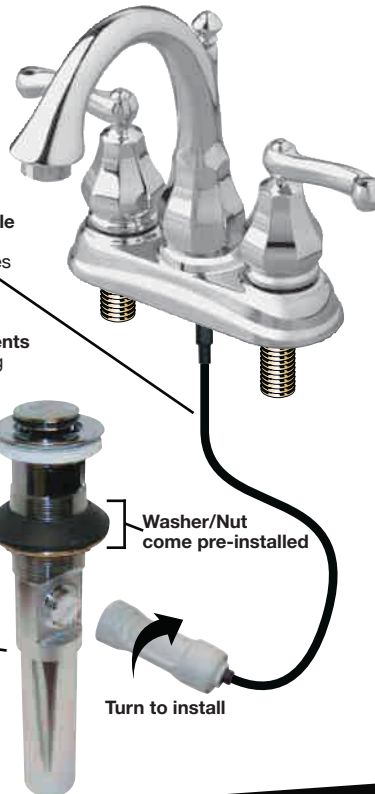

SPEED CONNECT® - Exclusive Drain Design

Fewer Parts, Saves Time

This ingenious drain design is an American Standard exclusive and is offered on our complete bathroom lavatory portfolio. It seals tight every time, never needs adjustment and always remains at the perfect height.

Never needs adjusting

- Seals tight the first time/every time

Easy access installation

Durable stainless steel cable

- Will not rust/corrode
- Installs easily in tight spaces

Stopper is preset and pre-assembled, no adjustments

- Can be removed for cleaning

Foam gasket provides a watertight seal

- No plumbers putty required

Strong/Durable Brass Construction

Washer/Nut come pre-installed

Turn to install

Other drains, without Speed Connect®, have up to 14 parts that need assembly.