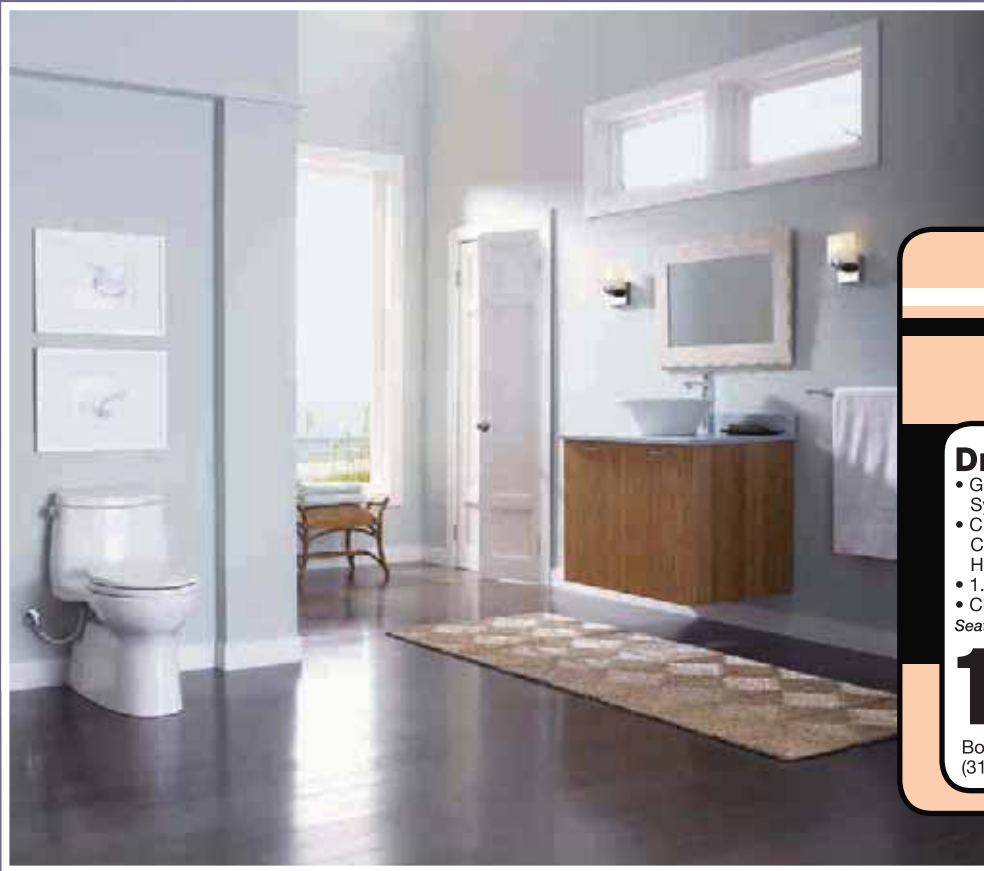

Today, most bath products do their job pretty well. But just showing up for work isn't enough anymore. You want fixtures that save money and water without sacrificing an ounce of performance. And the peace of mind that comes from knowing you bought a brand that sets the standards for world-class performance, enduring quality and reliability. And, of course, you want fixtures that can do it all with effortless beauty. That's what TOTO is really all about - connecting you with water in ways that enrich the flow of your everyday life.

Drake

1. G-Max Flushing System
   - Close Coupled, Commercial Grade, High Performance
   - 1.6 gpf
   - Chrome Trip Lever
2. Seat Sold Separately

199⁸⁸

Bowl (31004) Tank (31024)

Rowan

- 16-1/8" Universal Height
  - Gravity Flushing System
  - 1.6 gpf
  - Close Coupled, Round Front Bowl
  - Chrome Trip Lever
2. Seat Sold Separately

149⁸⁸

Bowl (31033) Tank (31040)

TOTO®

GERBER

10% OFF

All GERBER In-Stock Toilets

Ultra Flush

- 1.5 gallon low consumption flushometer-tank unit closet.
- Round front.
- Siphon jet.
- White.

Avalanche 1.6 GPF/6.0 LPF Gravity-Fed Toilet

- X-treme performance platform.
- 3" flush valve technology.
- Fluidmaster® fill valve.
- Dual-fed siphon jet.
- 2" fully glazed trapway.
- Powerful front rim jets.
- Tank adapts to both bowl types. (19186)

Choose From:

- Round Bowl (25333)
- 16-1/2" Elongated Ergonomic Bowl (19199)

Viper 1.6 GPF/6.0 LPF Gravity-Fed Toilet

- Powerful, vigorous flush.
- High performance platform.
- 2" flush valve technology.
- 2" fully glazed trapway.
- Dual-fed siphon jet.
- Fluidmaster® fill valve.
- Front rim jets and streamline exit path.

ADD MUSIC TO YOUR SHOWER!

149⁹⁹
Reg. $159.99

Showerhead & Wireless Speaker
Your music. Your shower. Your time.
To chill out. To sing. Refresh. Energize. Escape.