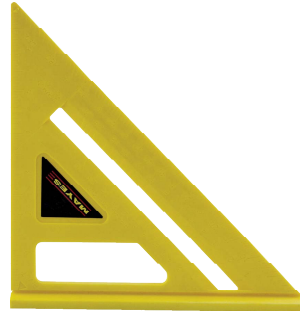

KRYLON

\$3²⁹
CAN

12-Oz. Flat Spray Paint

Quick-dry, no dripping or running.
For interior & exterior. White
color.(2810307)(K05150201)

KRYLON

\$3²⁹
CAN

12-Oz. Flat Spray Paint

Quick-dry, no dripping or running.
For interior & exterior. Black
color.(2997112)(K05160201)

IRWIN

\$4⁷⁹
EA

**7-1/4-In. 24-Tooth
Circular Saw Blade**

Thin kerf for fast cuts.
Construction carbide teeth for
longer life.(6134431)(24030)

DAP

\$2⁴⁹
EA

**10-Oz. Phenoseal® Vinyl
Adhesive Caulk**

A versatile all-purpose caulk that is
perfect for any job. Bonds, caulks,
and seals.(6074553)(00005)

DOOR BUSTERS

Quantities are limited. While supplies last.

T50 Staple Gun
All steel construction. Patented jam-proof mechanism.
(6479125)(T50)

\$15⁵⁹
EA

\$1¹⁹
EA

7-In. Poly Rafter Angle Square

Use for quick and accurate measuring of rafter and angle layout. (6520068)(11057)

\$4⁸⁹
EA

2-In. x 60-Yd. Pro Mask Blue Masking Tape

Removes cleanly from glass even when left in direct sunlight up to 14 days. (6939532)(9533-2)

\$49⁹⁹
EA

4-1/2-In. Small Angle Grinder
7.0 Amp, 12,000 RPM. Includes depressed center wheel, wrench, one-touch guard and 2-position side handle.
(2341097)(DWE4011)