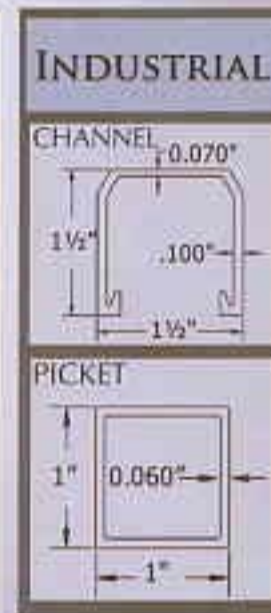

styles

Adornments

Grades

Posts

Colors

MANUFACTURER OF
QUALITY FENCE PRODUCTS

WWW.ALUMI-GUARD.COM

Alumi-Guard is a Proud Member of the American Fence Association

Your Local Authorized Alumi-Guard Dealer