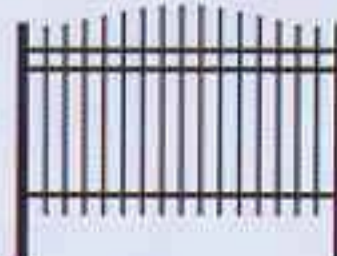

Harrison Estate Gates

To enhance the entrance to your home or business.....nothing compares to the quality of an Atlantic Fence gate.

Chicago Series

Chicago is a design that has been used for centuries in ornamental fencing with a traditional look and evenly spaced press point top. Chicago is the ultimate in style and security for ornamental fence options.

Chicago

Flush Bottom

Concave

Convex

Puppy Panel

Blue Ridge Series

Blue Ridge combines the traditional look of Chicago with a unique design of staggered picket heights for added style and security.

Blue Ridge