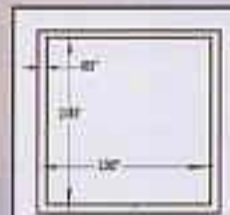

styles

Adornments

Grades

Posts

Colors

MANUFACTURER OF
QUALITY FENCE PRODUCTS

WWW.ALUMI-GUARD.COM

Alumi-Guard is a Proud Member of the American Fence Association

Your Local Authorized Alumi-Guard Dealer