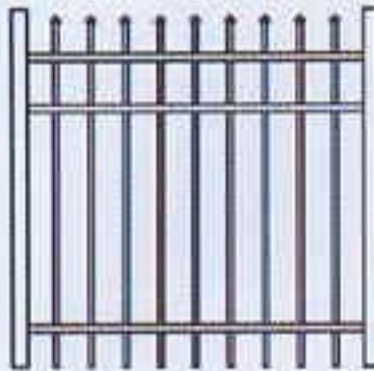

Gates

From walk to estate, our gates are the perfect complement to your fence project. Whether you are searching for residential, commercial or industrial ornamental gates, Atlantic Fence Manufacturing has options designed to match all styles and grade demands.

Our North Carolina facility can build each gate to custom fit your opening sizes. They are all welded construction for strength and integrity.

All gates available with the option for rings and finials and/or scrolls.

Cantilever Gates

- Innovative Designs
- All Welded Construction
- One-Piece Overhead Track & Frame
- Engineered for High Performance & Industrial Use