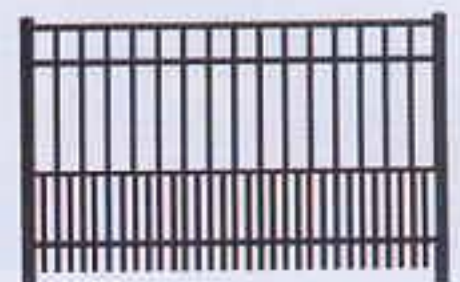

Harrison Estate Gates

To enhance the entrance to your home or business.....nothing compares to the quality of an Atlantic Fence gate.

Chicago Series

Chicago is a design that has been used for centuries in ornamental fencing with a traditional look and evenly spaced press point top. Chicago is the ultimate in style and security for ornamental fence options.

Chicago

Flush Bottom

Concave

Convex

Puppy Panel

Blue Ridge Series

Blue Ridge combines the traditional look of Chicago with a unique design of staggered picket heights for added style and security.

Blue Ridge

Flush Bottom

Puppy Panel

Classic Series

Our **Classic** design gives you an elegant flush top look that creates a safe environment around pools, daycares, schools and your residential property.

Classic

Flush Bottom

Puppy Panel

Wilmington Series

Wilmington gives you the best of both worlds by combining a classic design with traditional spear points below the top rail.

Wilmington

Flush Bottom

Puppy Panel

Accessories & Hardware