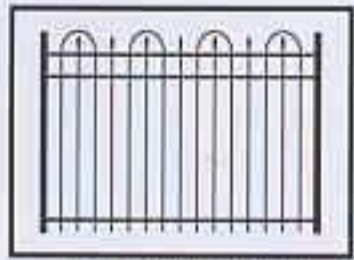

NEWCASTLE I