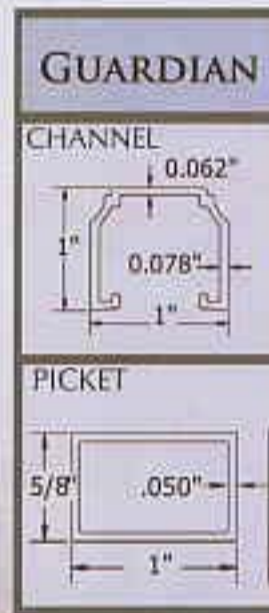

styles

Adornments

Grades

Posts

Colors

MANUFACTURER OF
QUALITY FENCE PRODUCTS

WWW.ALUMI-GUARD.COM

Alumi-Guard is a Proud Member of the American Fence Association

Your Local Authorized Alumi-Guard Dealer