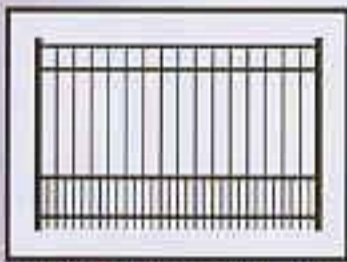

ASCOT PUPPY-PICKET