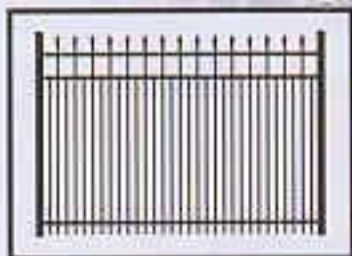

3-Channel Only. Decorative choice for safety barriers.

CANTERBURY

PRESSED SPEAR

Belmont

2 or 3-Channel. Pressed spear deters pedestrian scaling.

BELMONT

BELMONT ROYALE

BELMONT PUPPY-PICKET

Hamilton

2 or 3-channel. Staggered picket length creates aesthetic security.

HAMILTON

PREMIER Victoria

2 or 3-Channel. Traditional styling with "Old World Charm."
Available in all Grades with Quad or Tri-Ad finials.