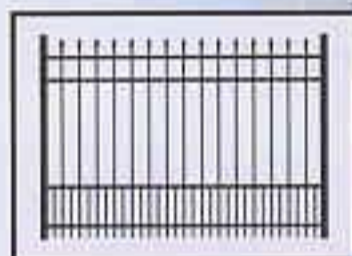

3-Channel Only. Decorative choice for safety barriers.

CANTERBURY

PRESSED SPEAR

Belmont

2 or 3-Channel. Pressed spear deters pedestrian scaling.

BELMONT

BELMONT ROYALE

BELMONT PUPPY-PICKET

Hamilton

2 or 3-channel. Staggered picket length creates aesthetic security.

HAMILTON

PREMIER Victoria

2 or 3-Channel. Traditional styling with "Old World Charm."
Available in all Grades with Quad or Tri-Ad finials.