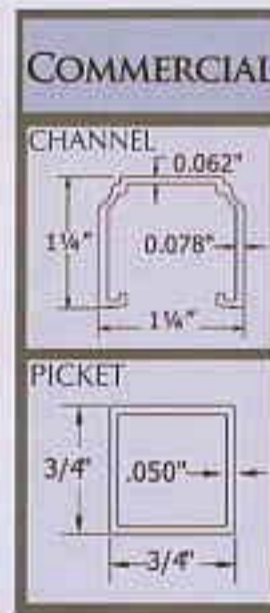

styles

Adornments

Grades

Posts

Colors

MANUFACTURER OF
QUALITY FENCE PRODUCTS

WWW.ALUMI-GUARD.COM

Alumi-Guard is a Proud Member of the American Fence Association

Your Local Authorized Alumi-Guard Dealer