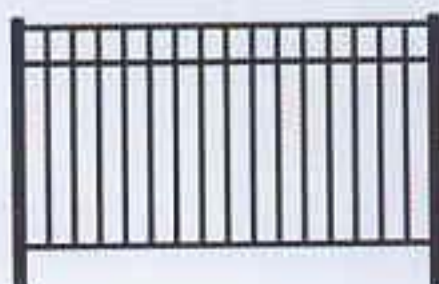

Harrison Estate Gates

To enhance the entrance to your home or business.....nothing compares to the quality of an Atlantic Fence gate.

Chicago Series

Chicago is a design that has been used for centuries in ornamental fencing with a traditional look and evenly spaced press point top. Chicago is the ultimate in style and security for ornamental fence options.

Chicago

Flush Bottom

Concave

Convex

Puppy Panel

Blue Ridge Series

Blue Ridge combines the traditional look of Chicago with a unique design of staggered picket heights for added style and security.

Blue Ridge

Flush Bottom

Puppy Panel

Classic Series

Our **Classic** design gives you an elegant flush top look that creates a safe environment around pools, daycares, schools and your residential property.

Classic

Flush Bottom

Puppy Panel

Wilmington Series

Wilmington gives you the best of both worlds by combining a classic design with traditional spear points below the top rail.

Wilmington

Flush Bottom

Puppy Panel

Accessories & Hardware