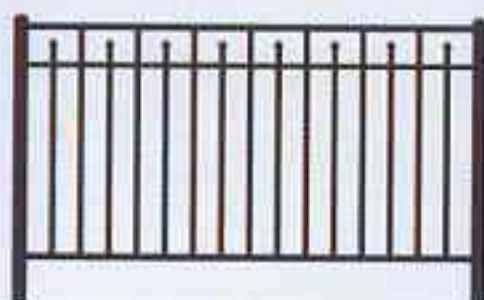

Flush Bottom

Puppy Panel

Classic Series

Our **Classic** design gives you an elegant flush top look that creates a safe environment around pools, daycares, schools and your residential property.

Classic

Flush Bottom

Puppy Panel

Wilmington Series

Wilmington gives you the best of both worlds by combining a classic design with traditional spear points below the top rail.

Wilmington

Flush Bottom

Puppy Panel

Accessories & Hardware

Highlight the decorative look of your fence by adding the perfect finishing touches with these ornamental accessories. Choose from a selection of ball caps, finials, scrolls and rings to create a custom look to fit your personal style.