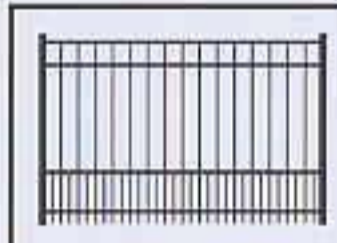

ASCOT PUPPY-PICKET