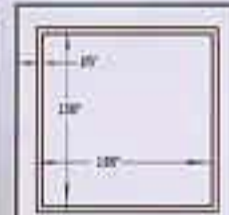

styles

Adornments

Grades

Posts

Colors

MANUFACTURER OF
QUALITY FENCE PRODUCTS

WWW.ALUMI-GUARD.COM

Alumi-Guard is a Proud Member of the American Fence Association

Your Local Authorized Alumi-Guard Dealer