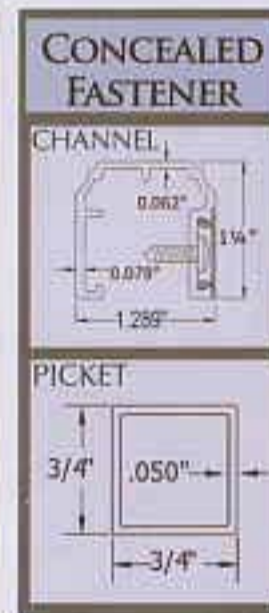

styles

Adornments

Grades

Posts

Colors

MANUFACTURER OF
QUALITY FENCE PRODUCTS

WWW.ALUMI-GUARD.COM

Alumi-Guard is a Proud Member of the American Fence Association

Your Local Authorized Alumi-Guard Dealer