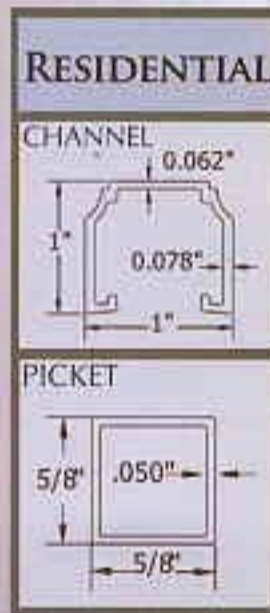

styles

Adornments

Grades

Posts

Colors

MANUFACTURER OF
QUALITY FENCE PRODUCTS

WWW.ALUMI-GUARD.COM

Alumi-Guard is a Proud Member of the American Fence Association

Your Local Authorized Alumi-Guard Dealer