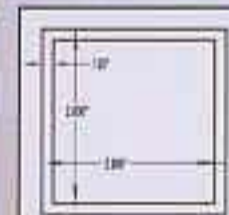

styles

Adornments

Grades

Posts

Colors

MANUFACTURER OF
QUALITY FENCE PRODUCTS

WWW.ALUMI-GUARD.COM

Alumi-Guard is a Proud Member of the American Fence Association

Your Local Authorized Alumi-Guard Dealer