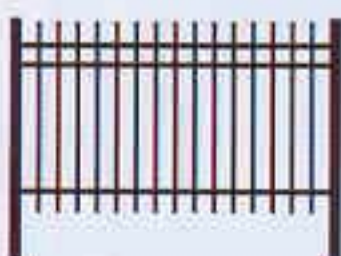

Harrison Estate Gates

To enhance the entrance to your home or business.....nothing compares to the quality of an Atlantic Fence gate.

Chicago Series

Chicago is a design that has been used for centuries in ornamental fencing with a traditional look and evenly spaced press point top. Chicago is the ultimate in style and security for ornamental fence options.

Chicago

Flush Bottom

Concave

Convex

Puppy Panel

Blue Ridge Series

Blue Ridge combines the traditional look of Chicago with a unique design of staggered picket heights for added style and security.

Blue Ridge