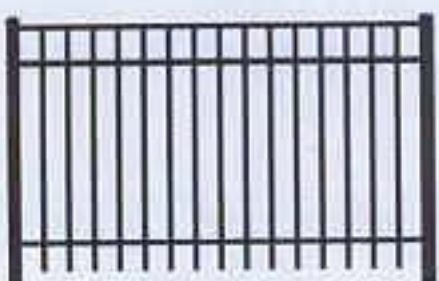

Harrison Estate Gates

To enhance the entrance to your home or business.....nothing compares to the quality of an Atlantic Fence gate.

Chicago Series

Chicago is a design that has been used for centuries in ornamental fencing with a traditional look and evenly spaced press point top. Chicago is the ultimate in style and security for ornamental fence options.

Chicago

Flush Bottom

Concave

Convex

Puppy Panel

Blue Ridge Series

Blue Ridge combines the traditional look of Chicago with a unique design of staggered picket heights for added style and security.

Blue Ridge

Flush Bottom

Puppy Panel

Classic Series

Our **Classic** design gives you an elegant flush top look that creates a safe environment around pools, daycares, schools and your residential property.

Classic

Flush Bottom

Puppy Panel

Wilmington Series

Wilmington gives you the best of both worlds by combining a classic design with traditional spear points below the top rail.

Wilmington

Flush Bottom

Puppy Panel

Accessories & Hardware