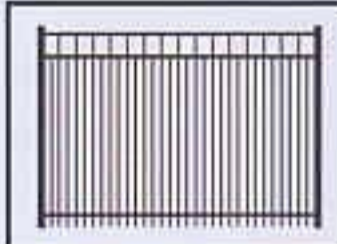

FLAT TOP

Ascot

2 or 3-Channel. Versatile with classic styling.

ASCOT 2-CHANNEL

ASCOT 3-CHANNEL

ASCOT ROYALE

ASCOT PUPPY-PICKET

Canterbury

3-Channel Only. Decorative choice for safety barriers.

CANTERBURY

PRESSED SPEAR

Belmont

2 or 3-Channel. Pressed spear deters pedestrian scaling.

BELMONT

BELMONT ROYALE

BELMONT PUPPY-PICKET

Hamilton

2 or 3-channel. Staggered picket length creates aesthetic security.

HAMILTON

PREMIER Victoria

2 or 3-Channel. Traditional styling with "Old World Charm."
Available in all Grades with Quad or Tri-Ad finials.