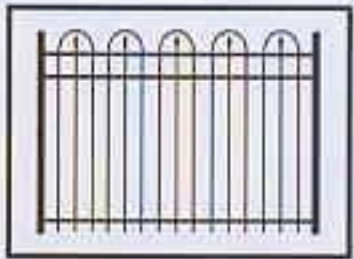

NEWCASTLE II