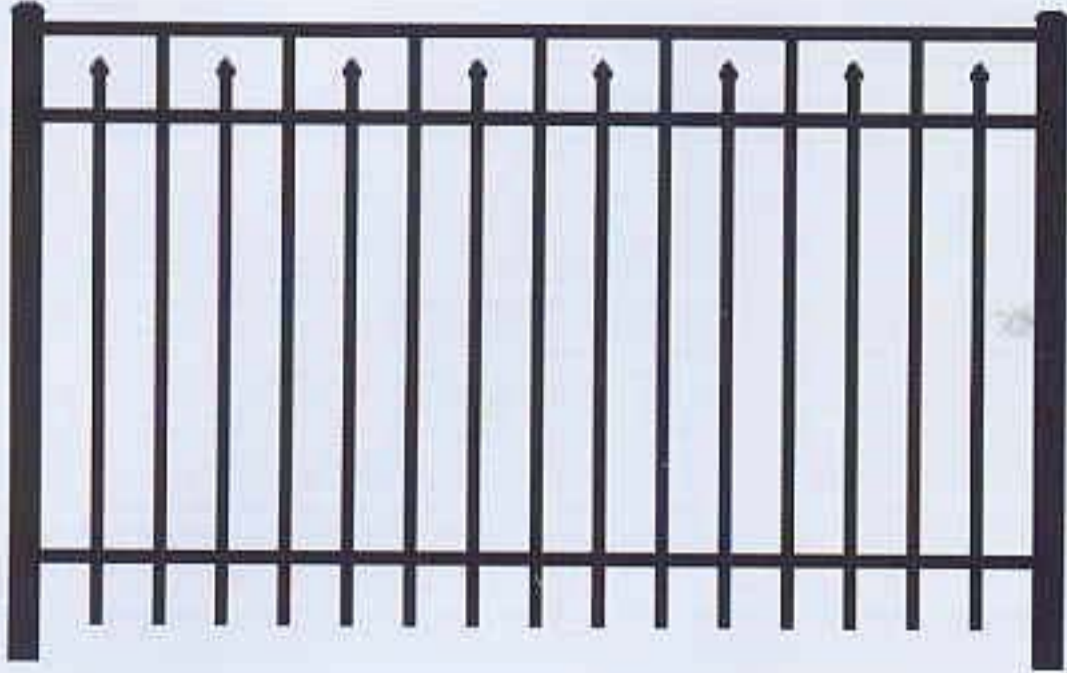

Harrison Estate Gates

To enhance the entrance to your home or business.....nothing compares to the quality of an Atlantic Fence gate.

Chicago Series

Chicago is a design that has been used for centuries in ornamental fencing with a traditional look and evenly spaced press point top. Chicago is the ultimate in style and security for ornamental fence options.

Flush Bottom

Puppy Panel

Classic Series

Our **Classic** design gives you an elegant flush top look that creates a safe environment around pools, daycares, schools and your residential property.

Classic

Flush Bottom

Puppy Panel

Wilmington Series

Wilmington gives you the best of both worlds by combining a classic design with traditional spear points below the top rail.

Wilmington

Flush Bottom

Puppy Panel

Accessories & Hardware