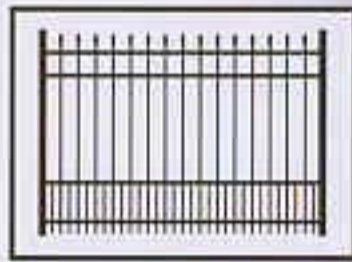

BELMONT PUPPY-PICKET