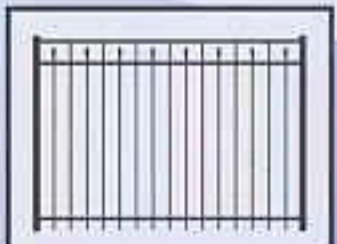

Canterbury

3-Channel Only. Decorative choice for safety barriers.

CANTERBURY