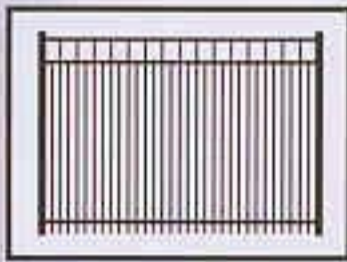

ASCOT ROYALE