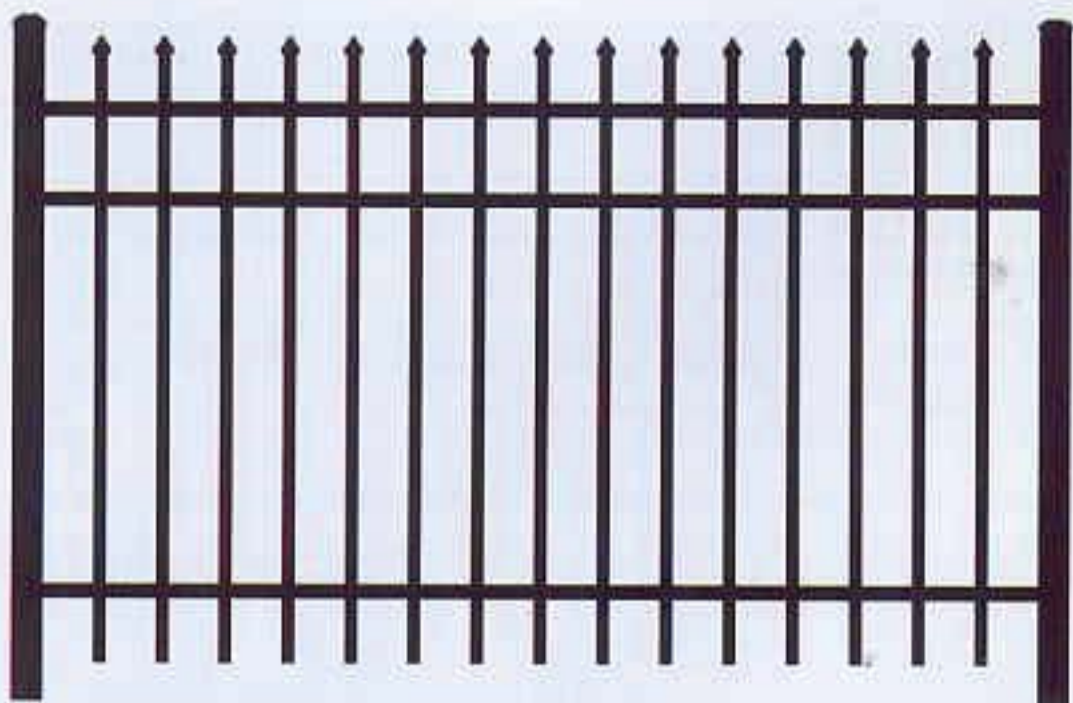

Harrison Estate Gates

To enhance the entrance to your home or business.....nothing compares to the quality of an Atlantic Fence gate.

Chicago Series

Chicago is a design that has been used for centuries in ornamental fencing with a traditional look and evenly spaced press point top. Chicago is the ultimate in style and security for ornamental fence options.