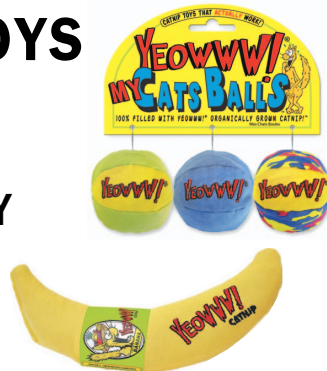

SAVE 95¢

**PETS PAL
CLUMPING CAT
LITTER**

40 LB. BAGS

\$8.99 SAVE \$2.00

YEOWWW CATNIP TOYS

- 100% ORGANICALLY GROWN CATNIP!
- BRIGHT, FUN & QUIRKY
- CATNIP TOYS THAT ACTUALLY WORK!

30% OFF

**SCIENCE DIET
CAT FOOD**

- OPTIMAL CARE
- ADULT LIGHT
- MATURE ADULT

17.5 LB. BAGS

\$4.00 OFF

**NATURAL BALANCE
CAT FOOD**

5-6 LB. BAGS **\$2.00 OFF**

10-15 LB. BAGS **\$4.00 OFF**

**FELINE GREENIES
DENTAL TREATS**

2.5 OZ. SIZE